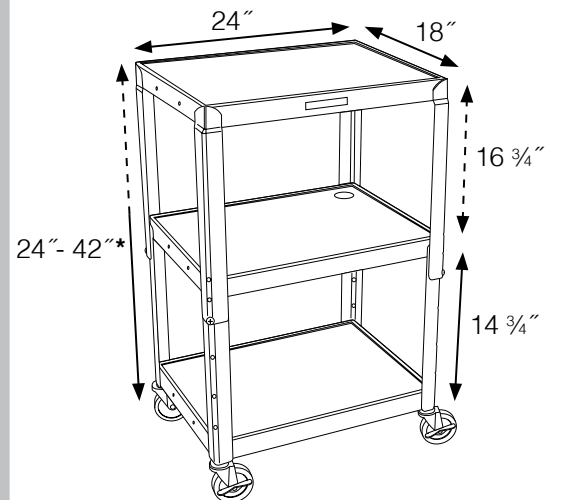

Measurements:

* - in 2" increments