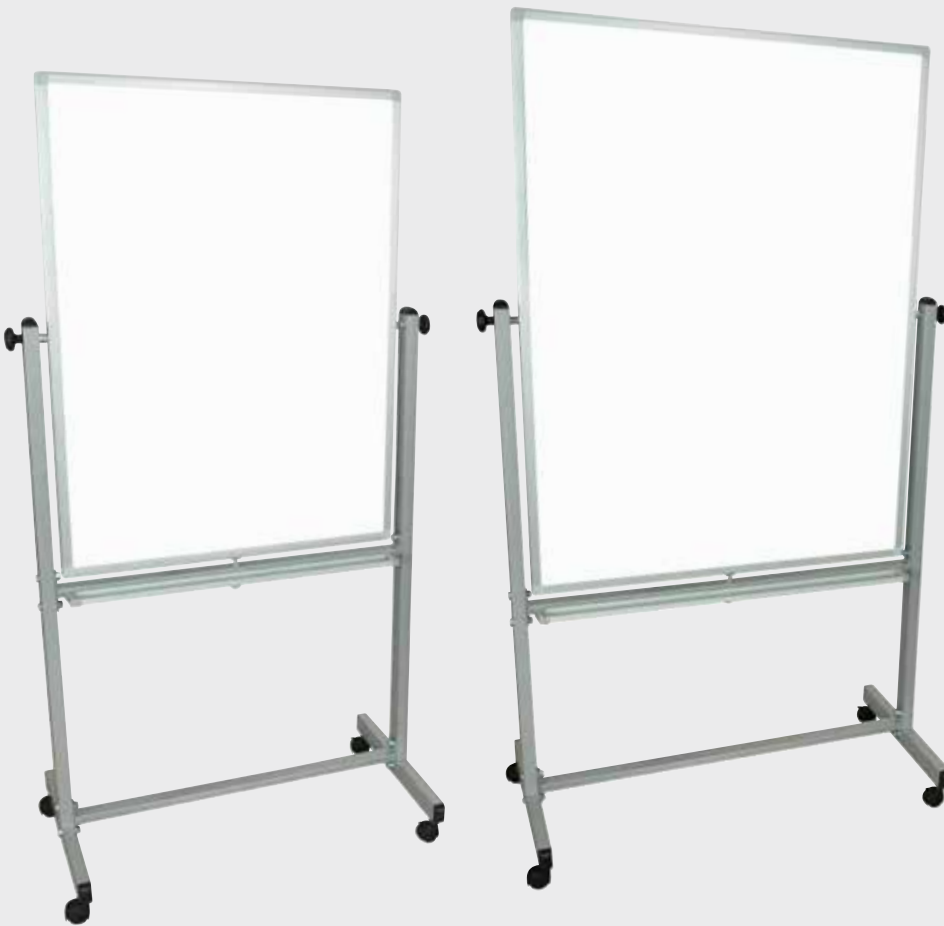

Reversible Magnetic Whiteboard

- Whiteboard on both sides
- Aluminum frame around board
- Chrome finish on frame
- Both sides are magnetic
- 4 Casters for easy mobility
- 2 Board sizes to choose from
- 10 year warranty on whiteboard

MB3040WW

29⁷/₈"W x 39³/₈"H
board size

35³/₈"W x 68"H x 20¹/₂"D
frame size

MB3648WW

35³/₈"W x 47¹/₄"H
board size

41³/₈"W x 72"H x 20¹/₂"D
frame size