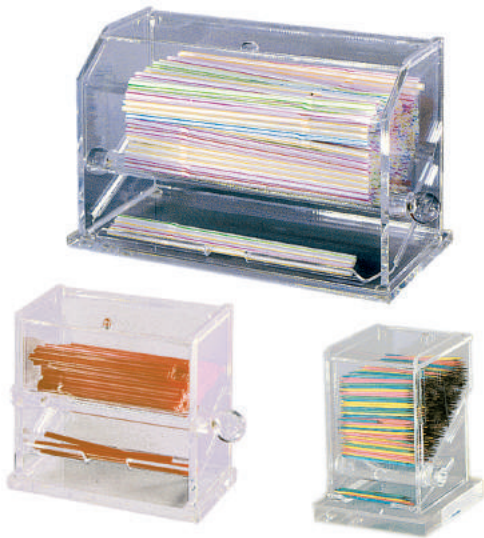

Cereal Organizers - Acrylic

- Slanted front for easy access and product viewing
- Ideal for self-serve environments

ITEM	DESCRIPTION	PACK
CRO-36	3-Tier, Acrylic, 36 Individual Box Capacity	1

Ice Cream Cone Holders - Acrylic

ITEM	DESCRIPTION	PACK
ACS-4	4-Holes	12

Straw & Toothpick Holders - Acrylic

ITEM	DESCRIPTION	PACK
SD-AC	Straw Dispenser	6
SSD-AC	Stir Dispenser	12
TPD-AC	Toothpick Dispenser	6

Display Cases - Acrylic

ITEM	DESCRIPTION	DIMENSIONS	PACK
APB-1424FD	4-Tray (KD)	14" x 24" x 24"	1
APB-2112FD	2-Tray (KD)	21" x 17 1/2" x 12"	1
APB-2117	3-Tray (KD)	21" x 17 1/2" x 16 1/2"	1
AT-1320	Acrylic Trays (only)	Fits All Update Display Cases	12