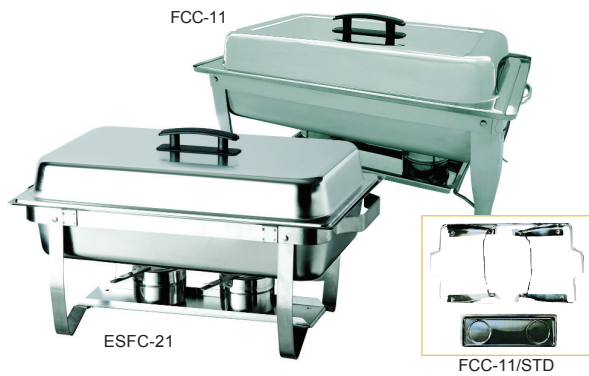

Continental Chafers - Full Size

ITEM	DESCRIPTION	PACK
CC-1P	Screw-on Legs and Plastic Handle - Mirror Finish	1
CC-5P	Welded Legs and Plastic Handle - Mirror Finish	1

Stackable Chafers - Full Size

ITEM	DESCRIPTION	PACK
SCC-16P	Mirror Finish w/Built-in Lid Holder - Plastic Handle	1
SCC-19	Satin Finish with Built-in Lid Holder - S/S Handle	1

Continental Chafers - Half Size

ITEM	DESCRIPTION	PACK
CC-2P	Screw-on Legs and Plastic Handle - Mirror Finish	1
CC-9P	with Welded Legs and Plastic Handle - Mirror Finish	1

Royal Chafers - Full Size

ITEM	DESCRIPTION	PACK
RC-20	Mirror Finish - Wood Handles	1

Folding Chafers

ITEM	DESCRIPTION	PACK
ESFC-21	EZ-Stor Folding Chafer - Built-in Lid Holder, Mirror Polish	1
FCC-11P	Folding Chafer, Mirror Polish	1
FCC-11/STD	Folding Chafer Stand (Stand only)	10

Contemporary Marmites