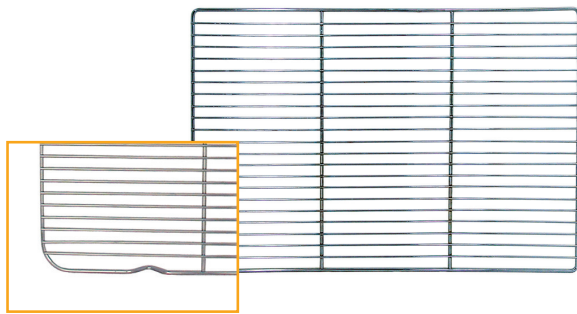

### Roast Pans - Aluminum

ITEM	DESCRIPTION	DIMENSIONS	PACK
ARP-1824	Strapped - 2.8mm	18" x 24" x 4 1/2"	4
ARP-1824L	Strapped with Lugs - 2.8mm	18" x 24" x 4 1/2"	4

### Icing/Cooling Racks

ITEM	DESCRIPTION	DIMENSIONS	PACK
IG-1624	Chrome-Plated w/Feet	16 1/8" x 24 1/4"	12
CR-1725	Chrome-Plated	17" x 25"	12

**FS1313 Fits:**  
 Imperial: IFS-40  
 DCS: FRFG-40  
 American Range: AF-45  
 PITCO: 35C & 45C

### Fryer Screens - Chrome-Plated

ITEM	SIZE	PACK
FS1114	11 1/2" x 14 3/4"	12
FS1313	13 1/2" x 13 1/2"	12

### Wire Pan Grates - Chrome-Plated

ITEM	DESCRIPTION	DIMENSIONS	PACK
PG48	Quarter-Size	4 1/4" x 8 1/4"	12
PG510	Third-Size	5" x 10 1/4"	12
PG810	Half-Size	8 1/2" x 10 1/4"	12
PG1018	Full-Size	10" x 18"	12