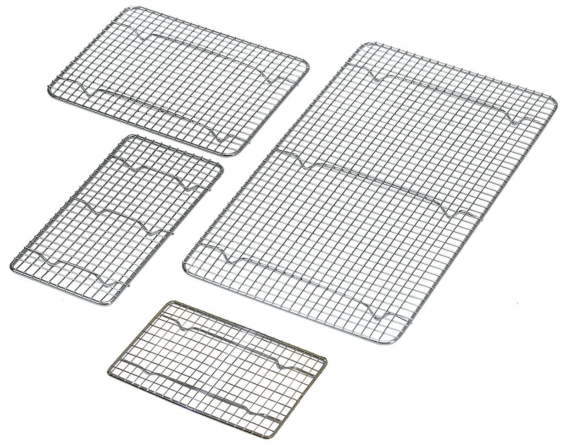

### Roast Pans - Aluminum

ITEM	DESCRIPTION	DIMENSIONS	PACK
ARP-1824	Strapped - 2.8mm	18" x 24" x 4 1/2"	4
ARP-1824L	Strapped with Lugs - 2.8mm	18" x 24" x 4 1/2"	4

### Icing/Cooling Racks

ITEM	DESCRIPTION	DIMENSIONS	PACK
IG-1624	Chrome-Plated w/Feet	16 1/8" x 24 1/4"	12
CR-1725	Chrome-Plated	17" x 25"	12

**FS1313 Fits:**  
 Imperial: IFS-40  
 DCS: FRFG-40  
 American Range: AF-45  
 PITCO: 35C & 45C

### Fryer Screens - Chrome-Plated

ITEM	SIZE	PACK
FS1114	11 1/2" x 14 3/4"	12
FS1313	13 1/2" x 13 1/2"	12

### Wire Pan Grates - Chrome-Plated

ITEM	DESCRIPTION	DIMENSIONS	PACK
PG48	Quarter-Size	4 1/4" x 8 1/4"	12
PG510	Third-Size	5" x 10 1/4"	12
PG810	Half-Size	8 1/2" x 10 1/4"	12
PG1018	Full-Size	10" x 18"	12