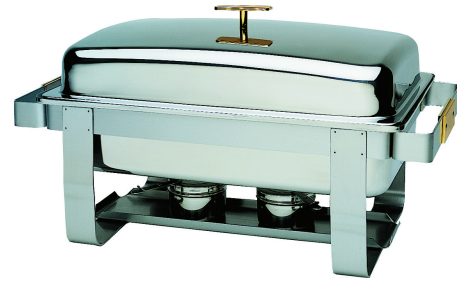

**Gold Accented Chafers**

ITEM	DESCRIPTION	PACK
DC-3	6 Qt. - Oval	1
DC-4/GB	4 Qt. - Round	1
DC-6N	8 Qt. - Oblong	1

**Roll Top Chafers**

ITEM	DESCRIPTION	PACK
EC-14N	6½ Qt. - Round 180° Roll Top with Built-In Lid Stops	1
EC-15N	8 Qt. - Full Size Round 180° Roll Top w/Built-In Lid Stops	1
RTC-8	8 Qt. - Heavy-Duty Roll Top	1

**Solid Brass Accented Chafers**

ITEM	DESCRIPTION	PACK
BEL-17	8 Qt. - 180° Round Top	1

**Gold Accented Grandeur Chafers**

ITEM	DESCRIPTION	PACK
GC-7	8 Qt.	1

**Induction Chafers - Glass Top**

ITEM	DESCRIPTION	PACK
ICH-21	6 Quart with Slam Resistant Vented Glass Top	1

**Electric Water Pans**

ITEM	DESCRIPTION	PACK
ECFR-WP4	Fits All Full Size Chafers & Stands, Fit Pans up to 4" Deep	1

**Electric Soup Warmers - Wet Heat**

ITEM	DESCRIPTION	PACK
ESW-10AL	10½ Qt. Warmer with Aluminum Liner (450 Watts)	1