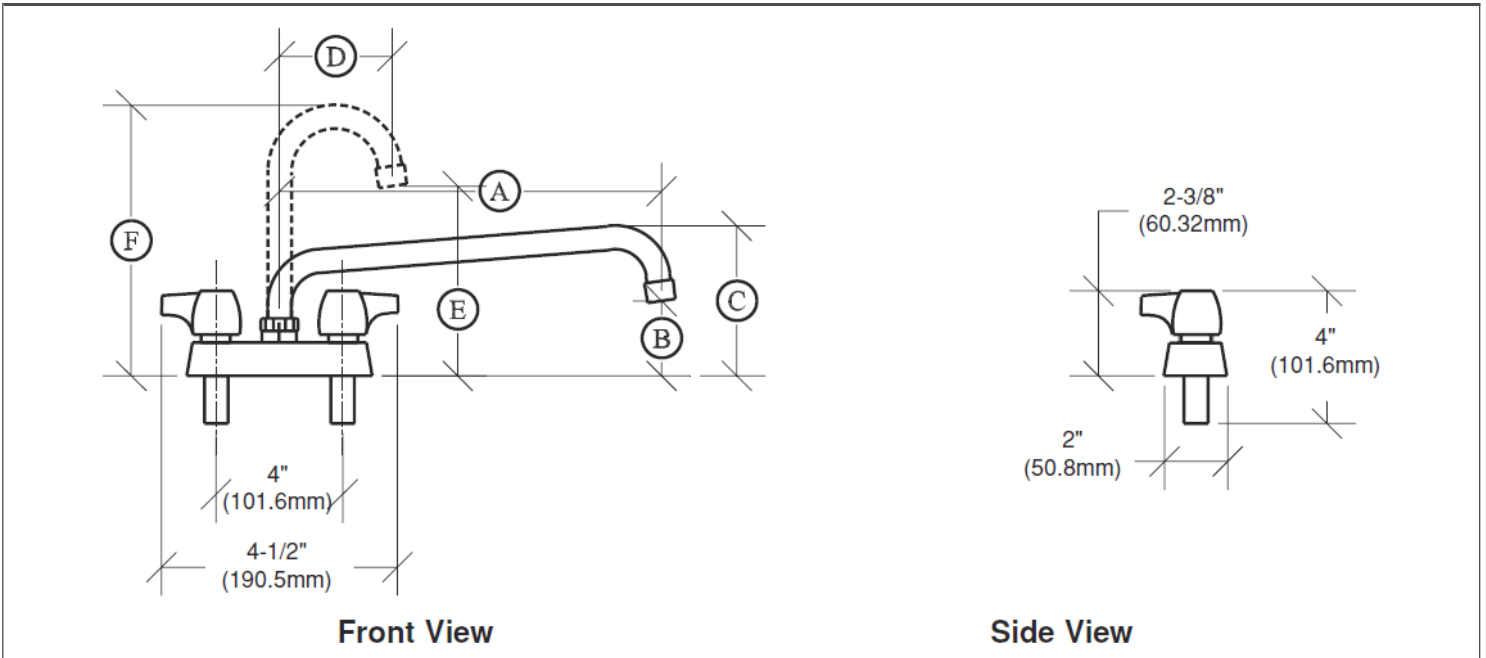

STANDARD SERIES PLUMBING 4" CENTER DECK MOUNT FAUCETS

MODEL: _____ PROJECT: _____ ITEM #: _____ QTY: _____

MODELS

STANDARD SPOUTS

Model Numbers	Ⓐ	Ⓑ	Ⓒ
11-406	6"	1 7/8"	4 3/8"
11-412	12"	2 5/8"	5 1/8"
11-450*	6"	1 7/8"	4 3/8"

NOTE: Add "L" to end of Model Number for Low Lead Model

*Laundry Faucet includes spout adapter

GOOSENECK SPOUTS

Model Numbers	Ⓓ	Ⓔ	Ⓕ
11-400	3 1/2"	5 3/8"	8"

NOTE: Add "L" to end of Model Number for Low Lead Model

DRAWING

APPROVED BY:

Due to our commitment to continued product improvement, specifications are subject to change without notice.

Printed in the USA

Krowne Metal Corporation

100 Haul Rd. Wayne, NJ 07470 • Toll Free: (800) 631-0442 • Fax: (973) 872-1129
sales@krowne.com • www.krowne.com • www.facebook.com/KrowneMetal • www.twitter.com/KrowneMetal

Rev. 05/2012
No. 11-4XX

KaTom Restaurant Supply, Inc.