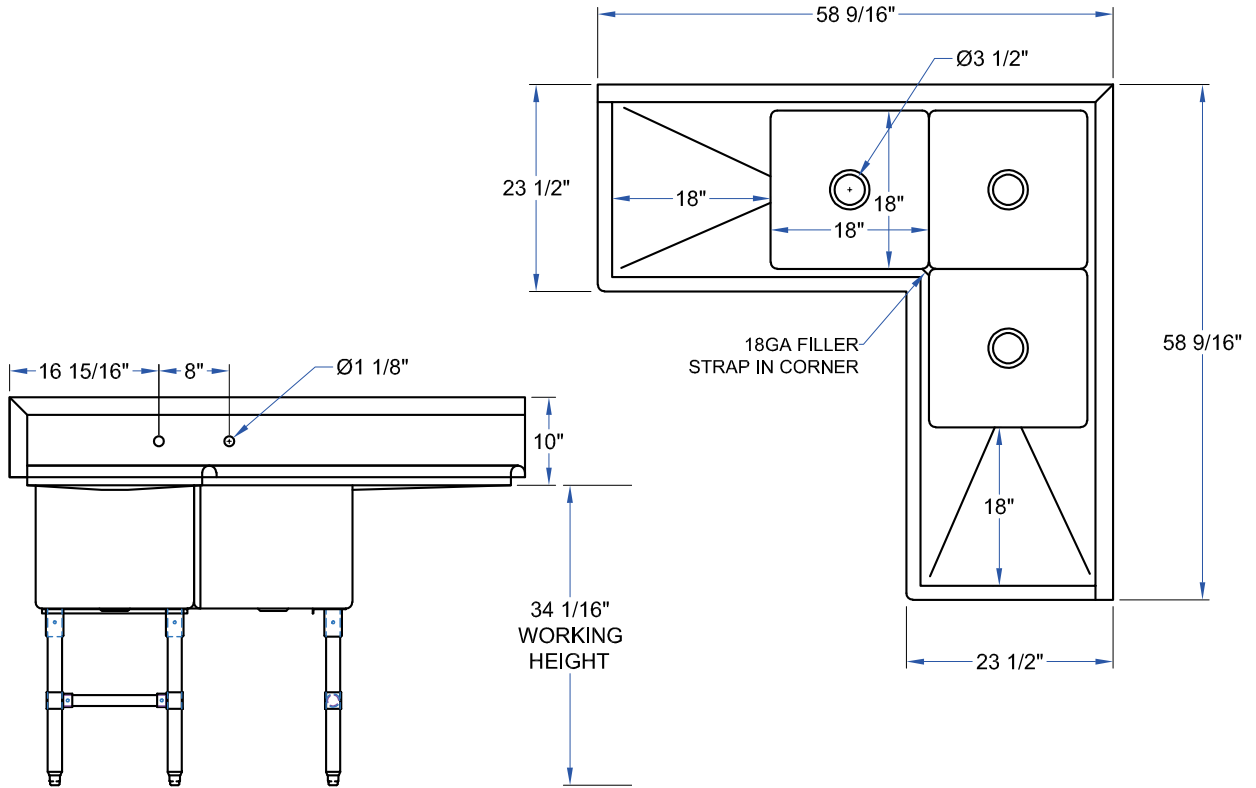

### **FEATURES:**

- 16GA STAINLESS STEEL
- TYPE 300 STAINLESS STEEL WITH #4 POLISH, SATIN FINISH
- 14" DEEP BOWLS
- ALL CORNERS, BOTH VERTICAL AND HORIZONTAL, COVED AT 3/4" RADIUS
- BOTTOMS OF BOWLS FORMED FOR DRAINAGE TO 3-1/2" DIAMETER DIE STAMPED OPENING
- FULL LENGTH 10" HIGH BOXED BACKSPLASH, WITH 2" RETURN TO WALL AT 45 DEGREE AND 1" TURNED DOWN REAR LIP
- 1-1/8" FAUCET HOLES IN BACKSPLASH
- ALL OUTSIDE CORNERS OF ASSEMBLY ARE BULLNOSED TO PROVIDE SAFE, CLEAN, AND POLISHED EDGE
- STANDARD STAINLESS STEEL LEGS 1-5/8" DIAMETER

### **MATERIAL:**

- BOWLS & TOP: 16GA TYPE 300 STAINLESS STEEL WITH #4 POLISH, SATIN FINISH
- LEGS: 1-5/8" ROUND O.D. STAINLESS STEEL
- BRACING: 1-1/4" ROUND O.D. STAINLESS STEEL
- GUSSETS: STAINLESS STEEL
- FEET: 1" ADJUSTABLE STAINLESS STEEL BULLET FEET

### **STANDARD 16GA "3BCS" SINK**

MODEL	BOWL SIZE (LxWxD)	QTY
3BCS-184-2D18	18" X 18" X 14"	

## STANDARD 16GA "3BCS" "B" SERIES SINK

MODEL	BOWL SIZE (LxWxD)	DIMENSIONS (LxW)	DRAIN BOARDS	WT. (LBS)
3BCS-184-2D18	18" X 18" X 14"	58-1/2" X 23-1/2"	18"	123

SOME UNITS SHIP UNASSEMBLED FOR REDUCED SHIPPING COST. ALL DIMENSIONS ARE TYPICAL. TOLERANCE +/- .500"  
 John Boos & Co. is constantly engaged in a program of improving products and therefore reserves the right to change specifications without prior notice.