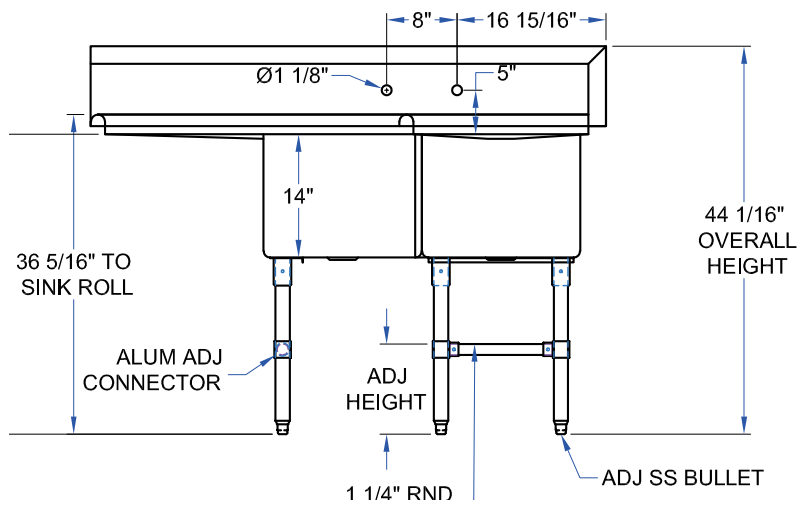

### **FEATURES:**

- 16GA STAINLESS STEEL
- TYPE 300 STAINLESS STEEL WITH #4 POLISH, SATIN FINISH
- 14" DEEP BOWLS
- ALL CORNERS, BOTH VERTICAL AND HORIZONTAL, COVED AT 3/4" RADIUS
- BOTTOMS OF BOWLS FORMED FOR DRAINAGE TO 3-1/2" DIAMETER DIE STAMPED OPENING
- FULL LENGTH 10" HIGH BOXED BACKSPLASH, WITH 2" RETURN TO WALL AT 45 DEGREE AND 1" TURNED DOWN REAR LIP
- 1-1/8" FAUCET HOLES IN BACKSPLASH
- ALL OUTSIDE CORNERS OF ASSEMBLY ARE BULLNOSED TO PROVIDE SAFE, CLEAN, AND POLISHED EDGE
- STANDARD STAINLESS STEEL LEGS 1-5/8" DIAMETER

### **MATERIAL:**

- BOWLS & TOP: 16GA TYPE 300 STAINLESS STEEL WITH #4 POLISH, SATIN FINISH
- LEGS: 1-5/8" ROUND O.D. STAINLESS STEEL
- BRACING: 1-1/4" ROUND O.D. STAINLESS STEEL
- GUSSETS: STAINLESS STEEL
- FEET: 1" ADJUSTABLE STAINLESS STEEL BULLET FEET

### **STANDARD 16GA "3BCS" SINK**

MODEL	BOWL SIZE (LxWxD)	QTY
3BCS-184-2D18	18" X 18" X 14"	

## STANDARD 16GA "3BCS" "B" SERIES SINK

MODEL	BOWL SIZE (LxWxD)	DIMENSIONS (LxW)	DRAIN BOARDS	WT. (LBS)
3BCS-184-2D18	18" X 18" X 14"	58-1/2" X 23-1/2"	18"	123

SOME UNITS SHIP UNASSEMBLED FOR REDUCED SHIPPING COST. ALL DIMENSIONS ARE TYPICAL. TOLERANCE +/- .500"  
 John Boos & Co. is constantly engaged in a program of improving products and therefore reserves the right to change specifications without prior notice.