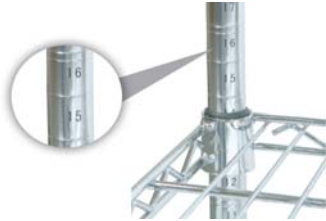

Chrome/Epoxy Posts

Post Size	Boxed Weight	Pack	Chrome Posts Model #	Green Epoxy Posts Model #	Black Epoxy Posts Model #
13"	4	4	CP-13	EPP-13-G	EPP-13-BK
28"	8	4	CP-28	EPP-28-G	EPP-28-BK
33"	16	4	CP-33	EPP-33-G	EPP-33-BK
54"	16	4	CP-54	EPP-54-G	EPP-54-BK
66"	16	4	CP-66	EPP-66-G	EPP-66-BK
74"	20	4	CP-74	EPP-74-G	EPP-74-BK
86"	24	4	CP-86	EPP-86-G	EPP-86-BK

Chrome Wire Shelving Wall Brackets

Depth	Chrome Model #	Length
14"	CSWB-14-S	Chrome/Single
18"	CSWB-18-S	Chrome/Single