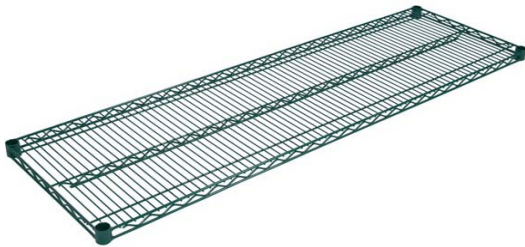

## Wire Shelving - Chrome / Epoxy

Item #	_____	Qty
Model #	_____	
Project	_____	

AUTOQUOTES

Shelf Size	Boxed Weight	Pack	Chrome Shelves Model #	Green Epoxy Shelves Model #	Black Epoxy Shelves Model #
14" W x 24" L	24 lbs	4	CS-1424	EPS-1424-G	EPS-1424-BK
14" W x 30" L	28 lbs	4	CS-1430	EPS-1430-G	EPS-1430-BK
14" W x 36" L	32 lbs	4	CS-1436	EPS-1436-G	EPS-1436-BK
14" W x 42" L	36 lbs	4	CS-1442	EPS-1442-G	EPS-1442-BK
14" W x 48" L	40 lbs	4	CS-1448	EPS-1448-G	EPS-1448-BK
14" W x 54" L	44 lbs	4	CS-1454	EPS-1454-G	EPS-1454-BK
14" W x 60" L	28 lbs	2	CS-1460	EPS-1460-G	EPS-1460-BK
14" W x 72" L	32 lbs	2	*CS-1472	*EPS-1472-G	*EPS-1472-BK
18" W x 24" L	28 lbs	4	CS-1824	EPS-1824-G	EPS-1824-BK
18" W x 30" L	32 lbs	4	CS-1830	EPS-1830-G	EPS-1830-BK
18" W x 36" L	36 lbs	4	CS-1836	EPS-1836-G	EPS-1836-BK
18" W x 42" L	40 lbs	4	CS-1842	EPS-1842-G	EPS-1842-BK
18" W x 48" L	48 lbs	4	*CS-1848	*EPS-1848-G	*EPS-1848-BK
18" W x 54" L	56 lbs	4	*CS-1854	*EPS-1854-G	*EPS-1854-BK
18" W x 60" L	30 lbs	2	*CS-1860	*EPS-1860-G	*EPS-1860-BK
14" W x 72" L	36 lbs	2	*CS-1872	*EPS-1872-G	*EPS-1872-BK
21" W x 24" L	28 lbs	4	*CS-2124	*EPS-2124-G	*EPS-2124-BK
21" W x 30" L	36 lbs	4	CS-2130	EPS-2130-G	EPS-2130-BK
21" W x 36" L	40 lbs	4	CS-2136	EPS-2136-G	EPS-2136-BK
21" W x 42" L	44 lbs	4	CS-2142	EPS-2142-G	EPS-2142-BK
21" W x 48" L	52 lbs	4	*CS-2148	*EPS-2148-G	*EPS-2148-BK
21" W x 54" L	30 lbs	2	*CS-2154	*EPS-2154-G	*EPS-2154-BK
21" W x 60" L	34 lbs	2	*CS-2160	*EPS-2160-G	*EPS-2160-BK
21" W x 72" L	40 lbs	2	*CS-2172	*EPS-2172-G	*EPS-2172-BK
24" W x 24" L	32 lbs	4	CS-2424	EPS-2424-G	EPS-2424-BK
24" W x 30" L	40 lbs	4	CS-2430	EPS-2430-G	EPS-2430-BK
24" W x 36" L	28 lbs	4	*CS-2436	*EPS-2436-G	*EPS-2436-BK
24" W x 42" L	56 lbs	4	*CS-2442	*EPS-2442-G	*EPS-2442-BK
24" W x 48" L	60 lbs	4	*CS-2448	*EPS-2448-G	*EPS-2448-BK
24" W x 54" L	32 lbs	2	*CS-2454	*EPS-2454-G	*EPS-2454-BK
24" W x 60" L	32 lbs	2	*CS-2460	*EPS-2460-G	*EPS-2560-BK
24" W x 72" L	48 lbs	2	**CS-2472	**EPS-2472-G	**EPS-2472-BK