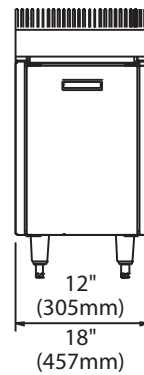

Exterior Dimensions			
Series	836-12-0	836-18-0	836-36-0
Width	12" (305mm)	18" (457mm)	36" (914mm)
Depth	37-7/8" (962mm)	37-7/8" (962mm)	37-7/8" (962mm)
Height w/o Legs	30" (762mm)	30" (762mm)	30" (762mm)
Height w/Legs	36" (914mm)	36" (914mm)	36" (914mm)
Cabinet Interior Dimensions			
Width	9-1/2" (241mm)	15-1/2" (394mm)	32-1/2" (826mm)
Depth	28-1/2" (724mm)	28-1/2" (724mm)	28-1/2" (724mm)
Height	19-1/2" (495mm)	19-1/2" (495mm)	19-1/2" (495mm)

Combustible Wall Clearance	
Sides	Back
0" (0mm)	0" (0mm)

Form# C836-12/18/36-0 (03/06/13)