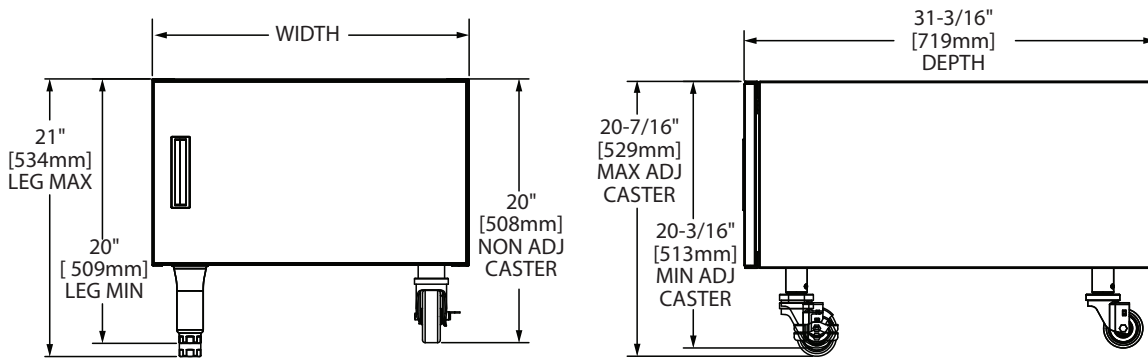

G24-BRL-CAB

- Many local codes exist, and it is the responsibility of the owner and installer to comply with those codes.
- Garland reserves the right to change or improve product specifications without notification.
- Garland products are not approved or authorized for home or residential use, but are intended for commercial applications only. Garland will not provide service, warranty, maintenance or support of any kind other than in commercial applications.

Form# BRL-STD (08/23/11)