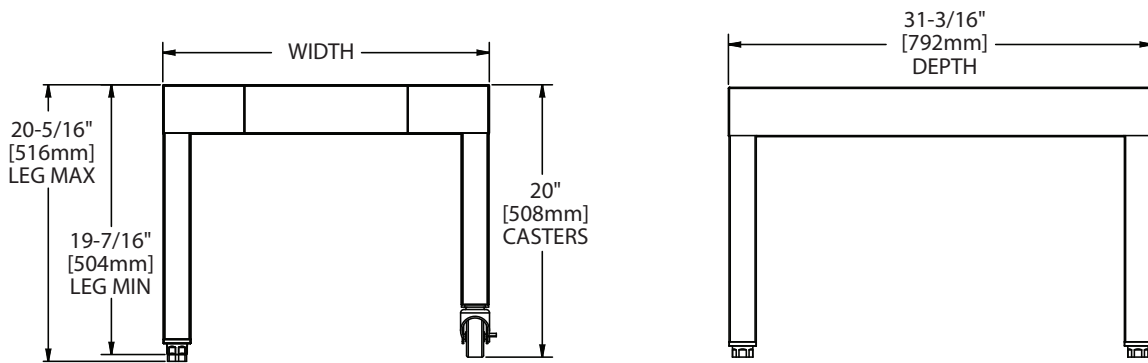

Model Number	Description	Use With Broiler Model	Cu. Ft.	Ship Weight Lb/ Kg
G18-BRL-STD	Floor Stand 18" (456mm) Wide	G18-BRL & GF18-BRL	5	30/14
G24-BRL-STD	Floor Stand 24" (610mm) Wide	G24-BRL & GF24-BRL	5	40/18
G30-BRL-STD	Floor Stand 30" (762mm) Wide	G30-BRL & GF30-BRL	5	50/23
G36-BRL-STD	Floor Stand 36" (914mm) Wide	G36-BRL & GF36-BRL	5	60/27
G48-BRL-STD	Floor Stand 48" (1219mm) Wide	G48-BRL	5	70/32
G18-BRL-CAB	Closed Cabinet - 18" (457mm) Wide	G18-BRL & GF18-BRL	15	40/18
G24-BRL-CAB	Closed Cabinet - 24" (610mm) Wide	G24-BRL & GF24-BRL	15	40/18
G30-BRL-CAB	Closed Cabinet - 30" (762mm) Wide	G30-BRL & GF30-BRL	22	50/23
G36-BRL-CAB	Closed Cabinet - 36" (914mm) Wide	G36-BRL & GF36-BRL	22	50/23
G48-BRL-CAB	Closed Cabinet - 48" (1219mm) Wide	G48-BRL	37	75/34

G24-BRL-STD