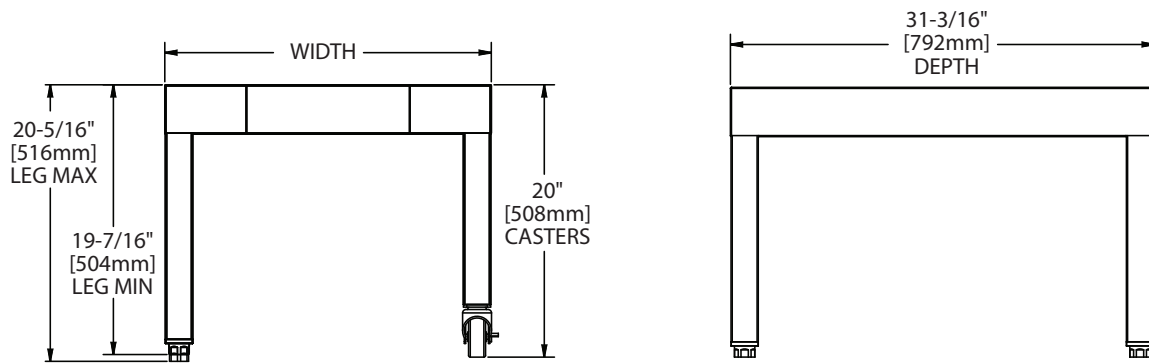

Model Number	Description	Use With Broiler Model	Cu. Ft.	Ship Weight Lb/ Kg
G18-BRL-STD	Floor Stand 18" (456mm) Wide	G18-BRL & GF18-BRL	5	30/14
G24-BRL-STD	Floor Stand 24" (610mm) Wide	G24-BRL & GF24-BRL	5	40/18
G30-BRL-STD	Floor Stand 30" (762mm) Wide	G30-BRL & GF30-BRL	5	50/23
G36-BRL-STD	Floor Stand 36" (914mm) Wide	G36-BRL & GF36-BRL	5	60/27
G48-BRL-STD	Floor Stand 48" (1219mm) Wide	G48-BRL	5	70/32
G18-BRL-CAB	Closed Cabinet - 18" (457mm) Wide	G18-BRL & GF18-BRL	15	40/18
G24-BRL-CAB	Closed Cabinet - 24" (610mm) Wide	G24-BRL & GF24-BRL	15	40/18
G30-BRL-CAB	Closed Cabinet - 30" (762mm) Wide	G30-BRL & GF30-BRL	22	50/23
G36-BRL-CAB	Closed Cabinet - 36" (914mm) Wide	G36-BRL & GF36-BRL	22	50/23
G48-BRL-CAB	Closed Cabinet - 48" (1219mm) Wide	G48-BRL	37	75/34

G24-BRL-STD