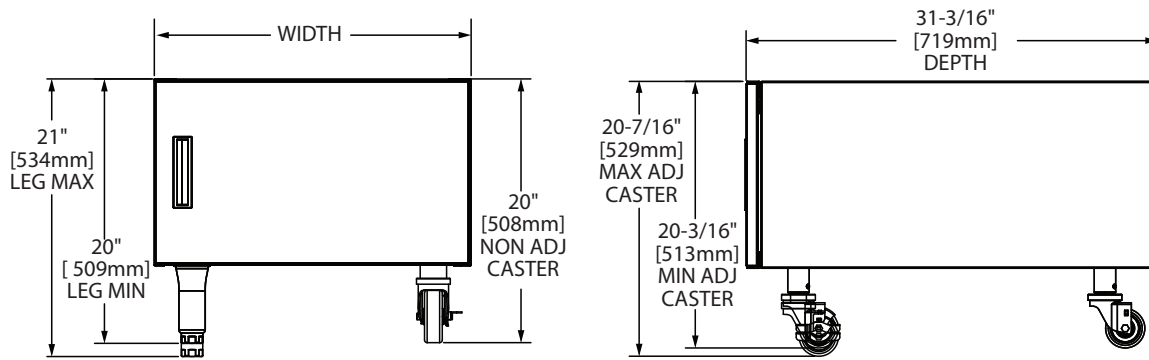

G24-BRL-CAB

- Many local codes exist, and it is the responsibility of the owner and installer to comply with those codes.
- Garland reserves the right to change or improve product specifications without notification.
- Garland products are not approved or authorized for home or residential use, but are intended for commercial applications only. Garland will not provide service, warranty, maintenance or support of any kind other than in commercial applications.

Form# BRL-STD (08/23/11)