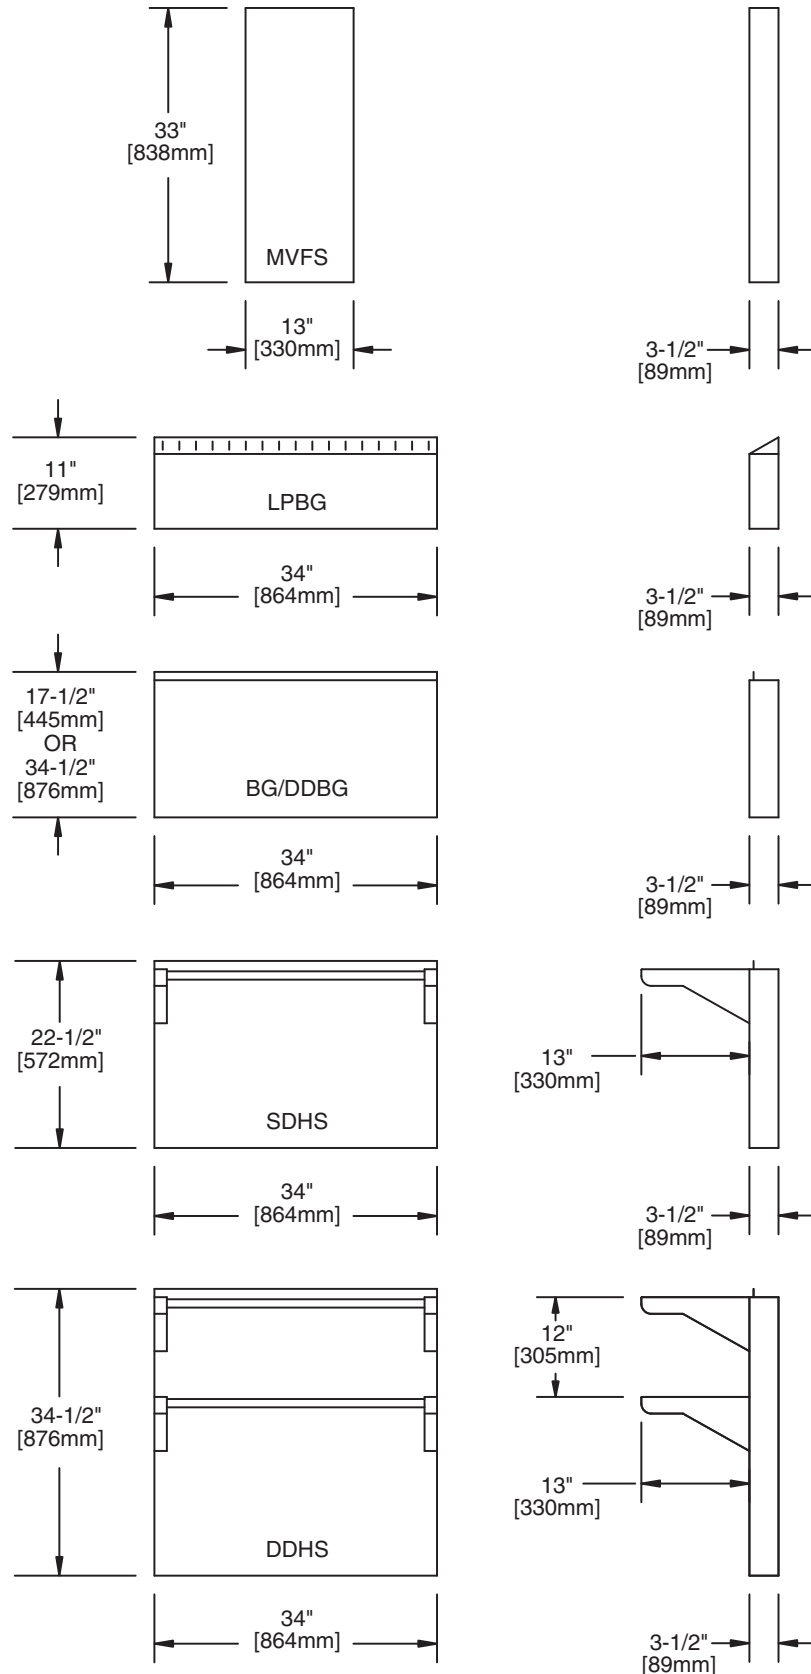

Double and Single Deck High Shelves are precision-designed to install with all Master Series ranges, and attachments up to a maximum width of 68 inches, (1728mm), (other sizes can be special-ordered). Shelves constructed of 1" (25mm) square tubing with 1" (25mm) spaces between each tube, provide convenient storage for condiments and cooking utensils.

Vertical Flue Risers

Vertical Flue Risers are also available. One flue riser is required for each range. Vertical flue risers measure 13" (331mm) wide by 3" (76mm) deep by 33" (841mm) high, and the standard finish is stainless steel. Flue risers direct exhaust gases from back-to-back island range installations where channeled ventilation is necessary.

Features

- Stainless steel front and both sides are standard
- Provides recommended emit venting for safe & efficient operation of all Master Series ranges attachments, open broilers and fryers.
- Designed for easy and precise attachment to all Master Series ranges and equipment
- Available optional stainless steel main back
- Available in range of eight, (8), standard sizes up to a maximum of 68 inches, (1728mm)

| DIMENSIONS: | |
|---------------------|------------------------|
| DDHS, SDHS & BG | |
| Widths | 17" (433mm) |
| | 24" (612mm) |
| | 34" (867mm) |
| | 41" (1045mm) |
| | 48" (1224mm) |
| | 51" (1300mm) |
| | 58" (1479mm) |
| | 68" (1734mm) |
| DDHS | |
| Depth | 16-1/2 (419mm) |
| Height | 34-1/2 (1734mm) |
| SDHS | |
| Depth | 16-1/2 (419mm) |
| Height | 22-1/2" (574mm) |
| BG | |
| Depth | 3-1/2' (89mm) |
| Height | 11" (280 mm) or |
| | 17"-1/2' (446mm) or |
| | 33-1/2" (851mm) |
| Vertical Flue Riser | |
| Width | 13" (331mm) |
| Depth | 3-1/2' (89mm) |
| Height | 34-1/2" (873mm) |