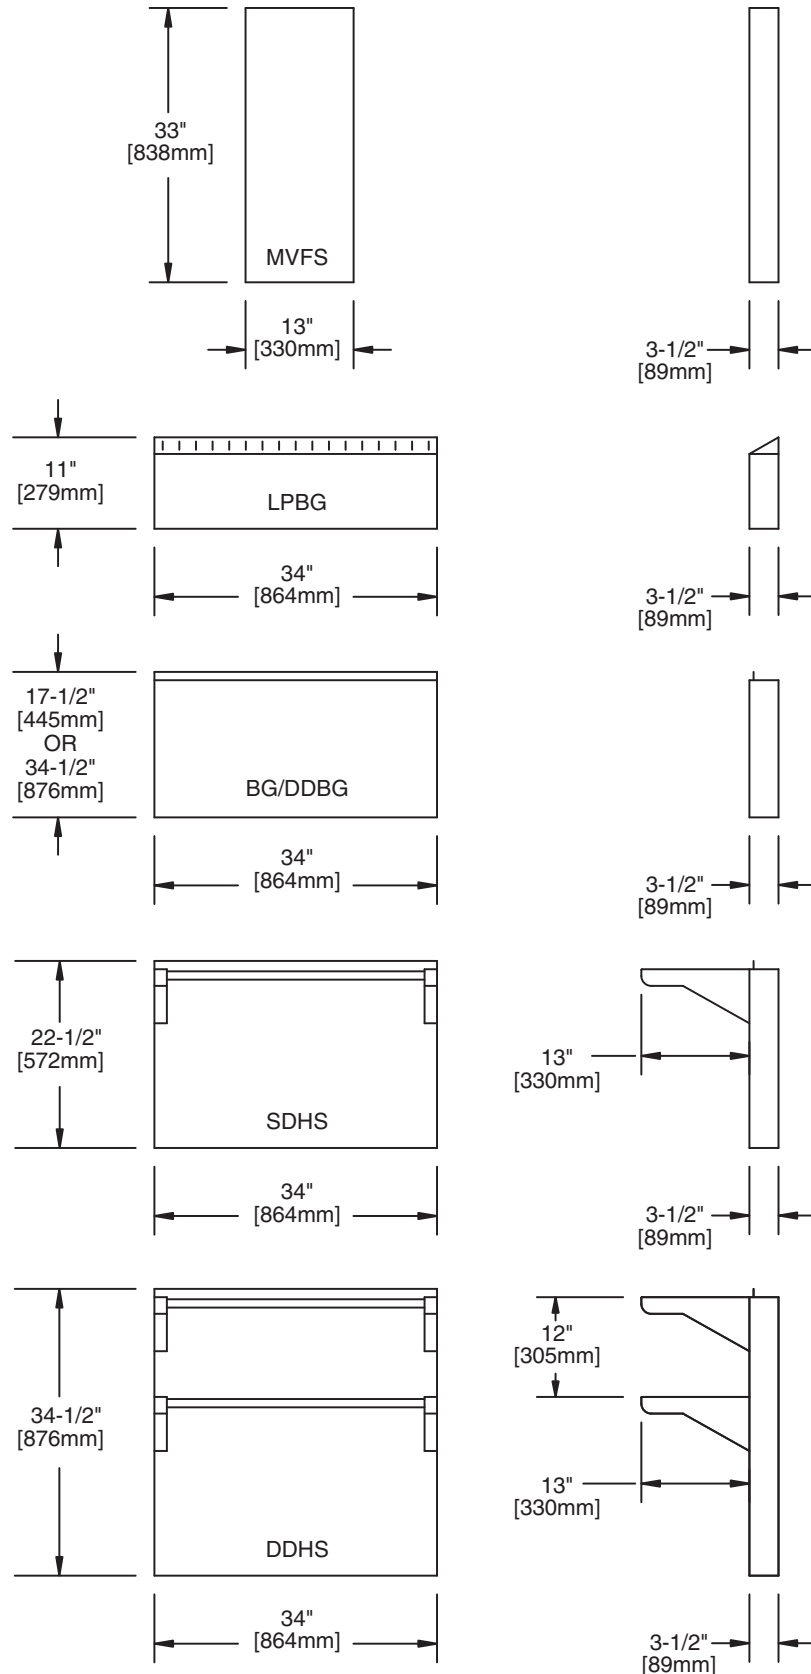

Double and Single Deck High Shelves are precision-designed to install with all Master Series ranges, and attachments up to a maximum width of 68 inches, (1728mm), (other sizes can be special-ordered). Shelves constructed of 1" (25mm) square tubing with 1" (25mm) spaces between each tube, provide convenient storage for condiments and cooking utensils.

Vertical Flue Risers

Vertical Flue Risers are also available. One flue riser is required for each range. Vertical flue risers measure 13" (331mm) wide by 3" (76mm) deep by 33" (841mm) high, and the standard finish is stainless steel. Flue risers direct exhaust gases from back-to-back island range installations where channeled ventilation is necessary.

Features

- Stainless steel front and both sides are standard
- Provides recommended emit venting for safe & efficient operation of all Master Series ranges attachments, open broilers and fryers.
- Designed for easy and precise attachment to all Master Series ranges and equipment
- Available optional stainless steel main back
- Available in range of eight, (8), standard sizes up to a maximum of 68 inches, (1728mm)

DIMENSIONS:	
DDHS, SDHS & BG	
Widths	17" (433mm)
	24" (612mm)
	34" (867mm)
	41" (1045mm)
	48" (1224mm)
	51" (1300mm)
	58" (1479mm)
	68" (1734mm)
DDHS	
Depth	16-1/2 (419mm)
Height	34-1/2 (1734mm)
SDHS	
Depth	16-1/2 (419mm)
Height	22-1/2" (574mm)
BG	
Depth	3-1/2' (89mm)
Height	11" (280 mm) or
	17"-1/2' (446mm) or
	33-1/2" (851mm)
Vertical Flue Riser	
Width	13" (331mm)
Depth	3-1/2' (89mm)
Height	34-1/2" (873mm)