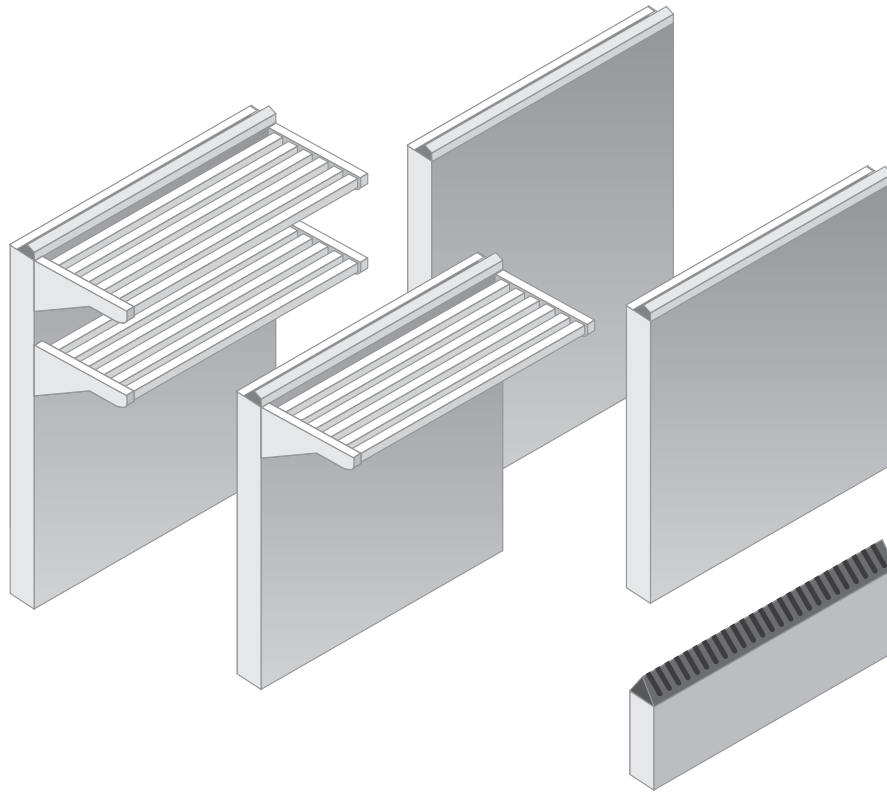

GARLAND®

Master Series:

- Double Deck Tubular High Shelf, (DDHS)
- Single Deck Tubular High Shelf, (SDHS)
- 10,17, & 33 Inch Backguards, (BG)
- Vertical Flue Riser

Double & Single Deck Tubular High Shelves

Double and Single Deck High Shelves are precision-designed to install with all Master Series ranges, and attachments up to a maximum width of 68 inches, (1728mm), (other sizes can be special-ordered). Shelves constructed of 1" (25mm) square tubing with 1" (25mm) spaces between each tube, provide convenient storage for condiments and cooking utensils.

Backguards

10" (255mm) high, low profile backguards; 17" (433mm) high, backguards; and 33" (838mm) high, double deck backguards are precision-designed to install with all Master Series ranges attachments and fryers up to a maximum of 68" (1728mm), (other sizes can be special-ordered). Backguards provide venting for safe, efficient operation of Master Series equipment.

Vertical Flue Risers

Vertical Flue Risers are also available. One flue riser is required for each range. Vertical flue risers measure 13" (331mm) wide by 3" (76mm) deep by 33" (841mm) high, and the standard finish is stainless steel. Flue risers direct exhaust gases from back-to-back island range installations where channeled ventilation is necessary.