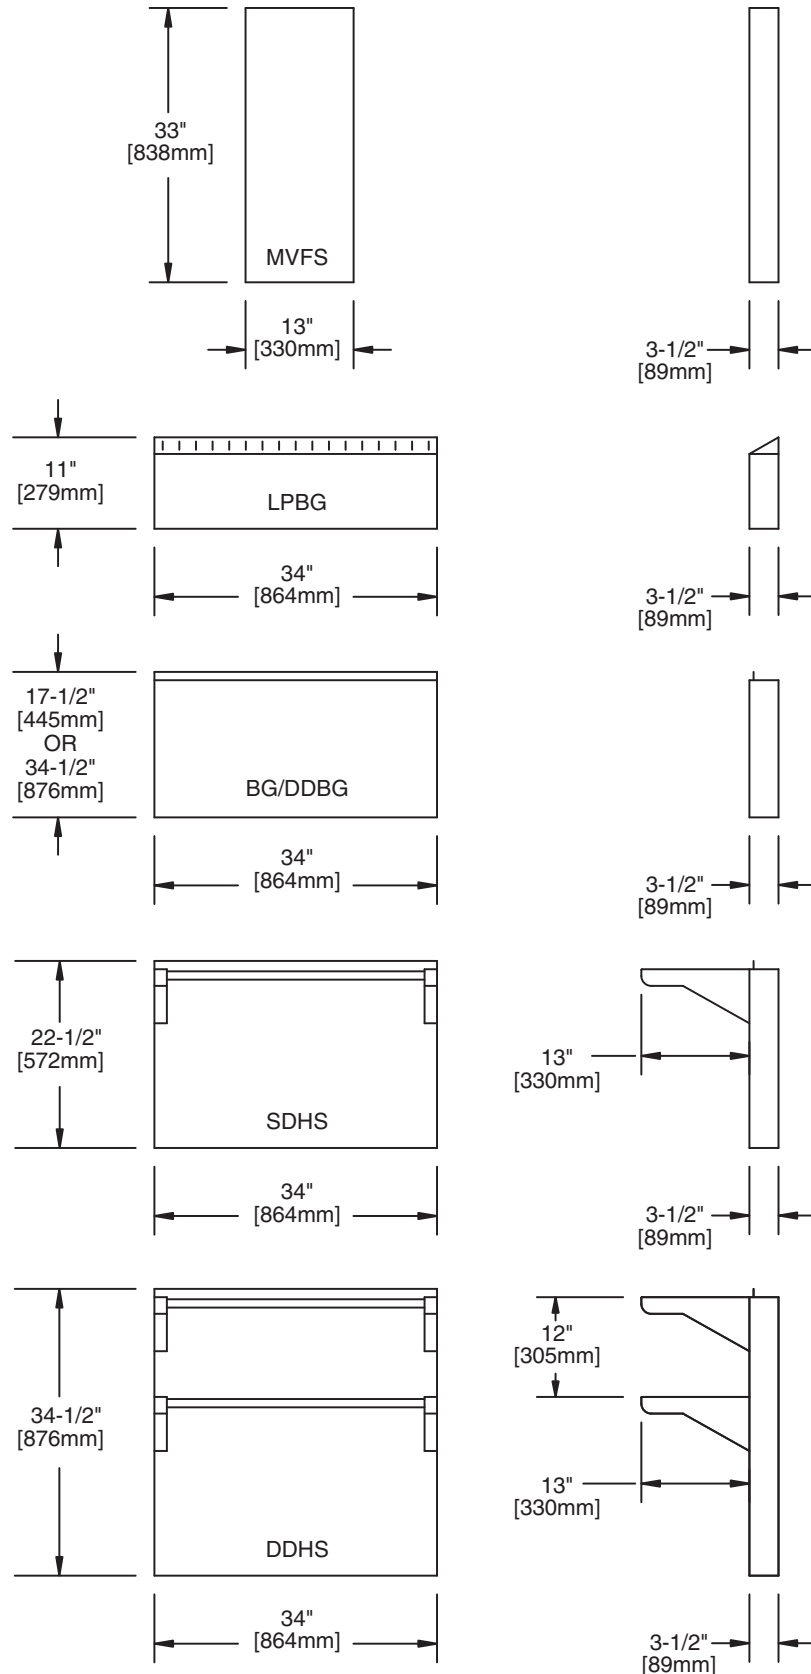

Double and Single Deck High Shelves are precision-designed to install with all Master Series ranges, and attachments up to a maximum width of 68 inches, (1728mm), (other sizes can be special-ordered). Shelves constructed of 1" (25mm) square tubing with 1" (25mm) spaces between each tube, provide convenient storage for condiments and cooking utensils.

Vertical Flue Risers

Vertical Flue Risers are also available. One flue riser is required for each range. Vertical flue risers measure 13" (331mm) wide by 3" (76mm) deep by 33" (841mm) high, and the standard finish is stainless steel. Flue risers direct exhaust gases from back-to-back island range installations where channeled ventilation is necessary.

Features

- Stainless steel front and both sides are standard
- Provides recommended emit venting for safe & efficient operation of all Master Series ranges attachments, open broilers and fryers.
- Designed for easy and precise attachment to all Master Series ranges and equipment
- Available optional stainless steel main back
- Available in range of eight, (8), standard sizes up to a maximum of 68 inches, (1728mm)

DIMENSIONS:	
DDHS, SDHS & BG	
Widths	17" (433mm)
	24" (612mm)
	34" (867mm)
	41" (1045mm)
	48" (1224mm)
	51" (1300mm)
	58" (1479mm)
	68" (1734mm)
DDHS	
Depth	16-1/2 (419mm)
Height	34-1/2 (1734mm)
SDHS	
Depth	16-1/2 (419mm)
Height	22-1/2" (574mm)
BG	
Depth	3-1/2' (89mm)
Height	11" (280 mm) or
	17"-1/2" (446mm) or
	33-1/2" (851mm)
Vertical Flue Riser	
Width	13" (331mm)
Depth	3-1/2' (89mm)
Height	34-1/2" (873mm)