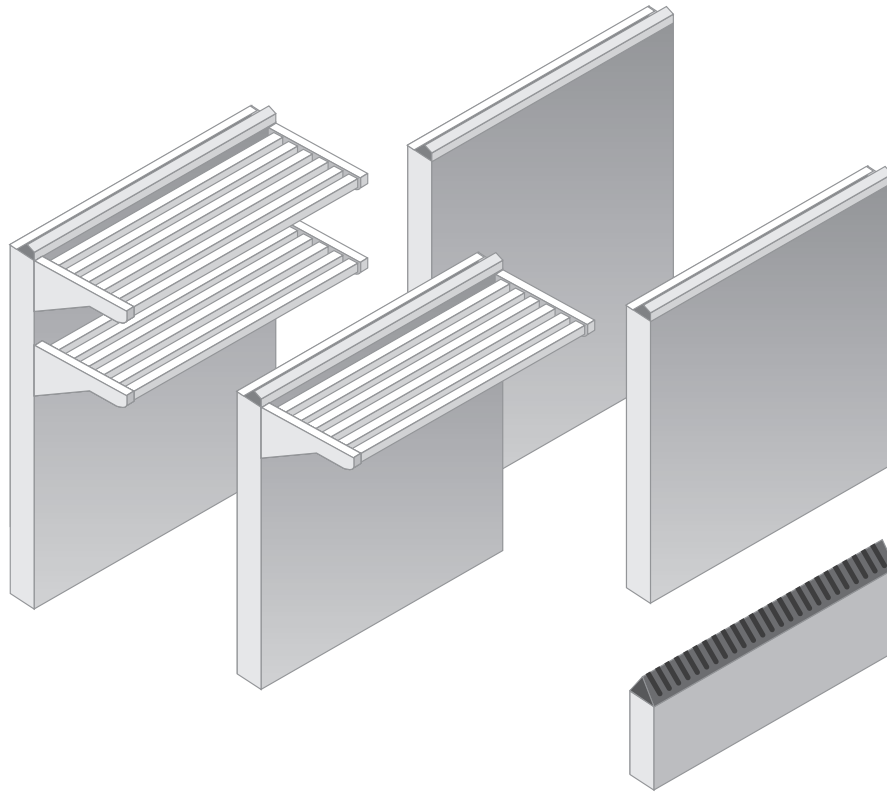

## Master Series:

- Double Deck Tubular High Shelf, (DDHS)
- Single Deck Tubular High Shelf, (SDHS)
- 10,17, & 33 Inch Backguards, (BG)
- Vertical Flue Riser

### Double & Single Deck Tubular High Shelves

Double and Single Deck High Shelves are precision-designed to install with all Master Series ranges, and attachments up to a maximum width of 68 inches, (1728mm), (other sizes can be special-ordered). Shelves constructed of 1" (25mm) square tubing with 1" (25mm) spaces between each tube, provide convenient storage for condiments and cooking utensils.

### Backguards

10" (255mm) high, low profile backguards; 17" (433mm) high, backguards; and 33" (838mm) high, double deck backguards are precision-designed to install with all Master Series ranges attachments and fryers up to a maximum of 68" (1728mm), (other sizes can be special-ordered). Backguards provide venting for safe, efficient operation of Master Series equipment.

### Vertical Flue Risers

Vertical Flue Risers are also available. One flue riser is required for each range. Vertical flue risers measure 13" (331mm) wide by 3" (76mm) deep by 33" (841mm) high, and the standard finish is stainless steel. Flue risers direct exhaust gases from back-to-back island range installations where channeled ventilation is necessary.