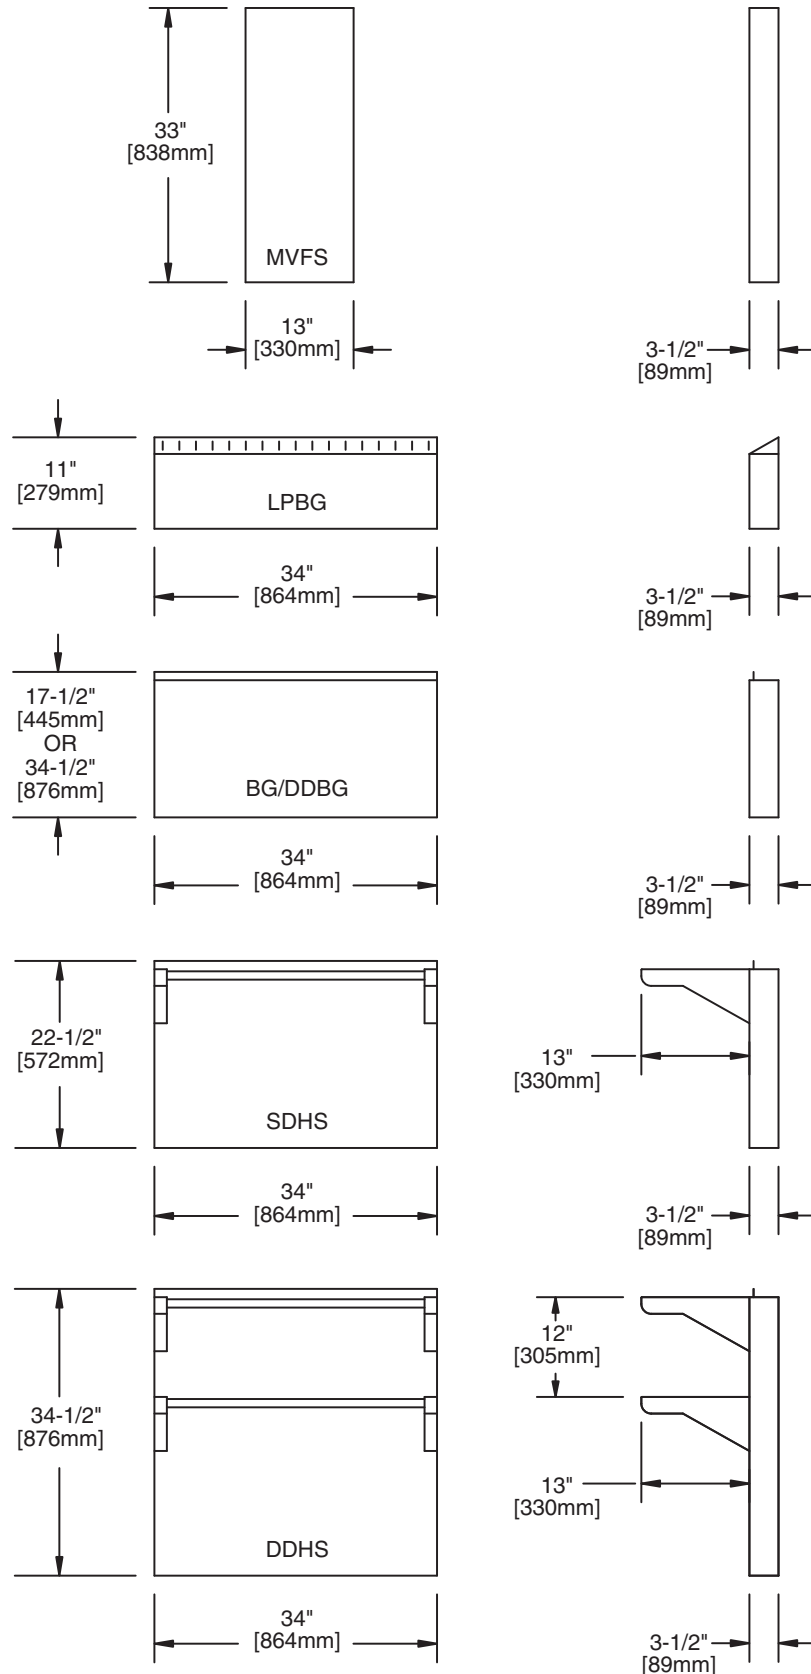

### Double & Single Deck Tubular High Shelves

Double and Single Deck High Shelves are precision-designed to install with all Master Series ranges, and attachments up to a maximum width of 68 inches, (1728mm), (other sizes can be special-ordered). Shelves constructed of 1" (25mm) square tubing with 1" (25mm) spaces between each tube, provide convenient storage for condiments and cooking utensils.

### Vertical Flue Risers

Vertical Flue Risers are also available. One flue riser is required for each range. Vertical flue risers measure 13" (331mm) wide by 3" (76mm) deep by 33" (841mm) high, and the standard finish is stainless steel. Flue risers direct exhaust gases from back-to-back island range installations where channeled ventilation is necessary.

### Features

- Stainless steel front and both sides are standard
- Provides recommended emit venting for safe & efficient operation of all Master Series ranges attachments, open broilers and fryers.
- Designed for easy and precise attachment to all Master Series ranges and equipment
- Available optional stainless steel main back
- Available in range of eight, (8), standard sizes up to a maximum of 68 inches, (1728mm)

DIMENSIONS:	
DDHS, SDHS & BG	
<b>Widths</b>	17" (433mm)
	24" (612mm)
	34" (867mm)
	41" (1045mm)
	48" (1224mm)
	51" (1300mm)
	58" (1479mm)
	68" (1734mm)
DDHS	
<b>Depth</b>	16-1/2 (419mm)
<b>Height</b>	34-1/2 (1734mm)
SDHS	
<b>Depth</b>	16-1/2 (419mm)
<b>Height</b>	22-1/2" (574mm)
BG	
<b>Depth</b>	3-1/2' (89mm)
<b>Height</b>	11" (280 mm) or
	17"-1/2' (446mm) or
	33-1/2" (851mm)
Vertical Flue Riser	
<b>Width</b>	13" (331mm)
<b>Depth</b>	3-1/2' (89mm)
<b>Height</b>	34-1/2" (873mm)