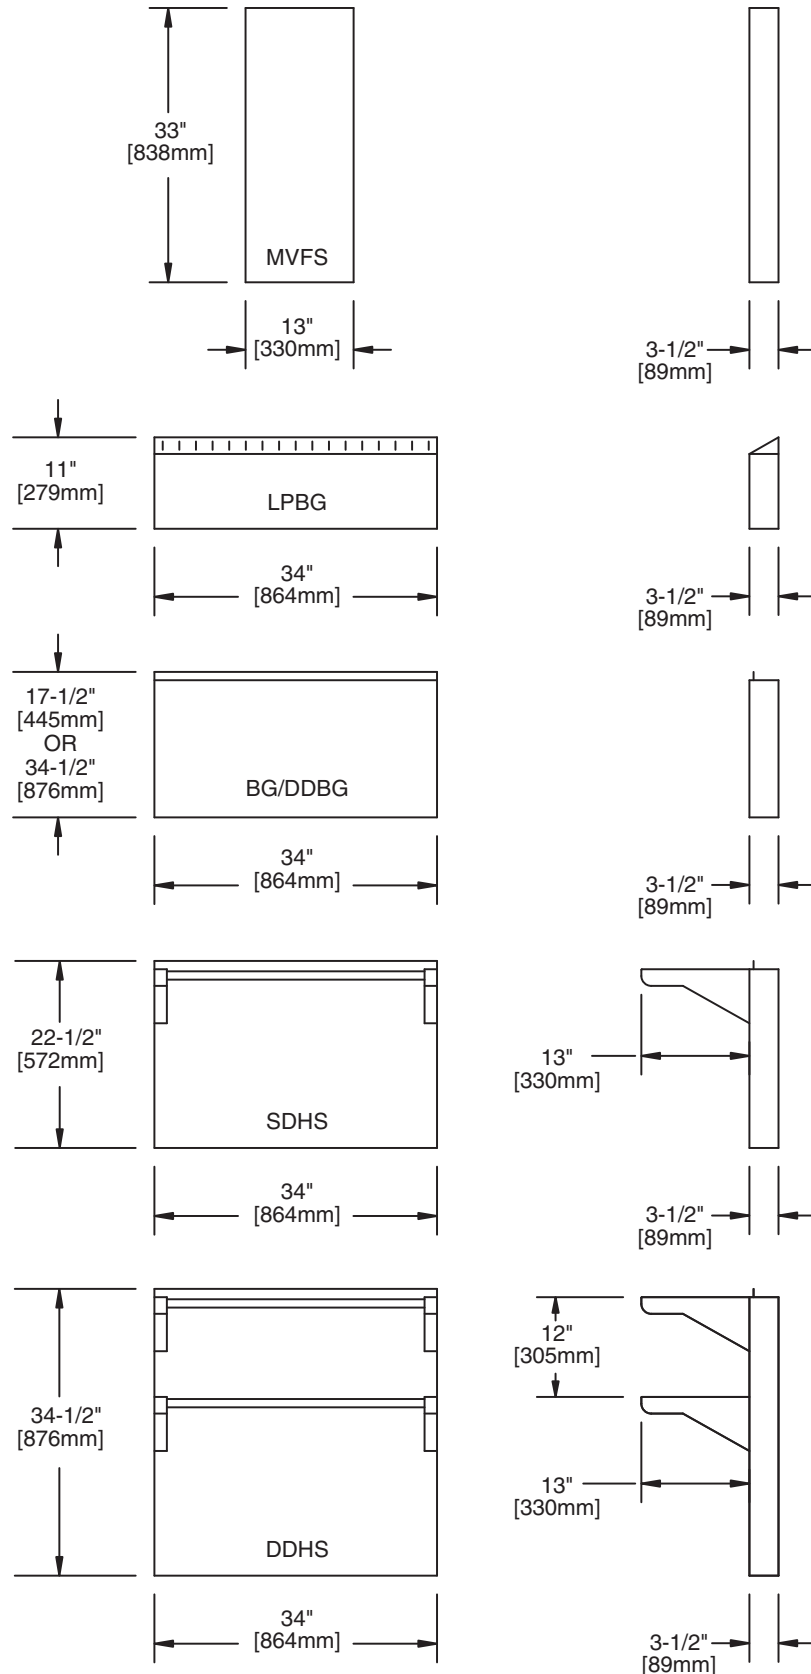

### Double & Single Deck Tubular High Shelves

Double and Single Deck High Shelves are precision-designed to install with all Master Series ranges, and attachments up to a maximum width of 68 inches, (1728mm), (other sizes can be special-ordered). Shelves constructed of 1" (25mm) square tubing with 1" (25mm) spaces between each tube, provide convenient storage for condiments and cooking utensils.

### Backguards

10" (255mm) high, low profile backguards; 17" (433mm) high, backguards; and 33" (838mm) high, double deck backguards are precision-designed to install with all Master Series ranges attachments and fryers up to a maximum of 68" (1728mm), (other sizes can be special-ordered). Backguards provide venting for safe, efficient operation of Master Series equipment.

### Vertical Flue Risers

Vertical Flue Risers are also available. One flue riser is required for each range. Vertical flue risers measure 13" (331mm) wide by 3" (76mm) deep by 33" (841mm) high, and the standard finish is stainless steel. Flue risers direct exhaust gases from back-to-back island range installations where channeled ventilation is necessary.

DIMENSIONS:	
DDHS, SDHS & BG	
<b>Widths</b>	17" (433mm)
	24" (612mm)
	34" (867mm)
	41" (1045mm)
	48" (1224mm)
	51" (1300mm)
	58" (1479mm)
	68" (1734mm)
DDHS	
<b>Depth</b>	16-1/2 (419mm)
<b>Height</b>	34-1/2 (1734mm)
SDHS	
<b>Depth</b>	16-1/2 (419mm)
<b>Height</b>	22-1/2" (574mm)
BG	
<b>Depth</b>	3-1/2' (89mm)
<b>Height</b>	11" (280 mm) or
	17"-1/2' (446mm) or
	33-1/2" (851mm)
Vertical Flue Riser	
<b>Width</b>	13" (331mm)
<b>Depth</b>	3-1/2' (89mm)
<b>Height</b>	34-1/2" (873mm)