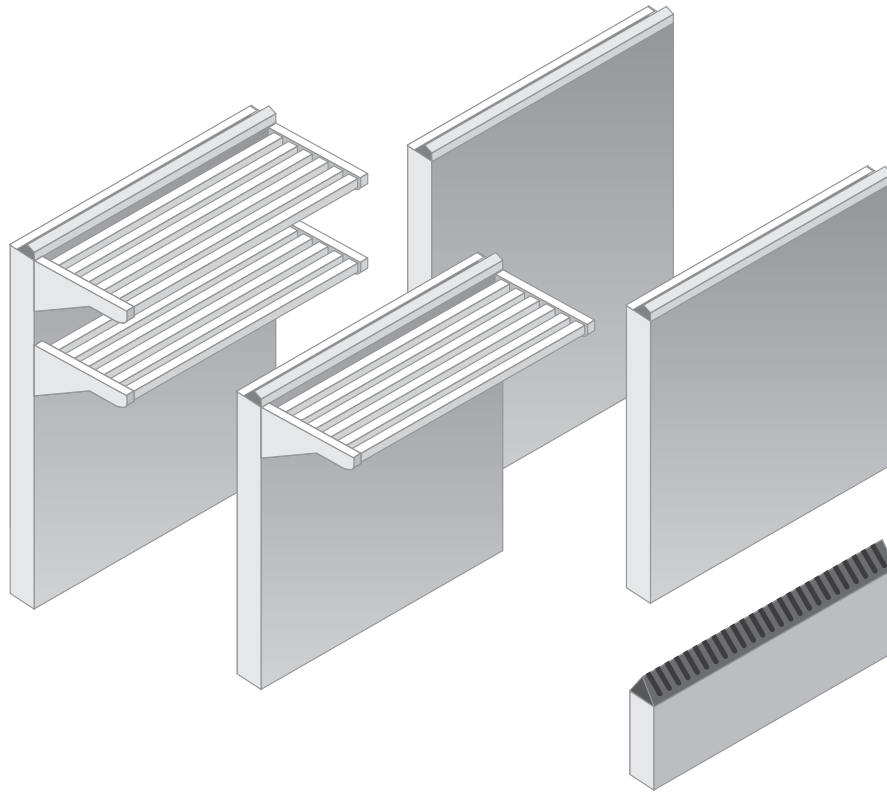

# GARLAND®

**Master Series:**

- Double Deck Tubular High Shelf, (DDHS)
- Single Deck Tubular High Shelf, (SDHS)
- 10,17, & 33 Inch Backguards, (BG)
- Vertical Flue Riser

### Double & Single Deck Tubular High Shelves

Double and Single Deck High Shelves are precision-designed to install with all Master Series ranges, and attachments up to a maximum width of 68 inches, (1728mm), (other sizes can be special-ordered). Shelves constructed of 1" (25mm) square tubing with 1" (25mm) spaces between each tube, provide convenient storage for condiments and cooking utensils.

### Backguards

10" (255mm) high, low profile backguards; 17" (433mm) high, backguards; and 33" (838mm) high, double deck backguards are precision-designed to install with all Master Series ranges attachments and fryers up to a maximum of 68" (1728mm), (other sizes can be special-ordered). Backguards provide venting for safe, efficient operation of Master Series equipment.

### Vertical Flue Risers

Vertical Flue Risers are also available. One flue riser is required for each range. Vertical flue risers measure 13" (331mm) wide by 3" (76mm) deep by 33" (841mm) high, and the standard finish is stainless steel. Flue risers direct exhaust gases from back-to-back island range installations where channeled ventilation is necessary.