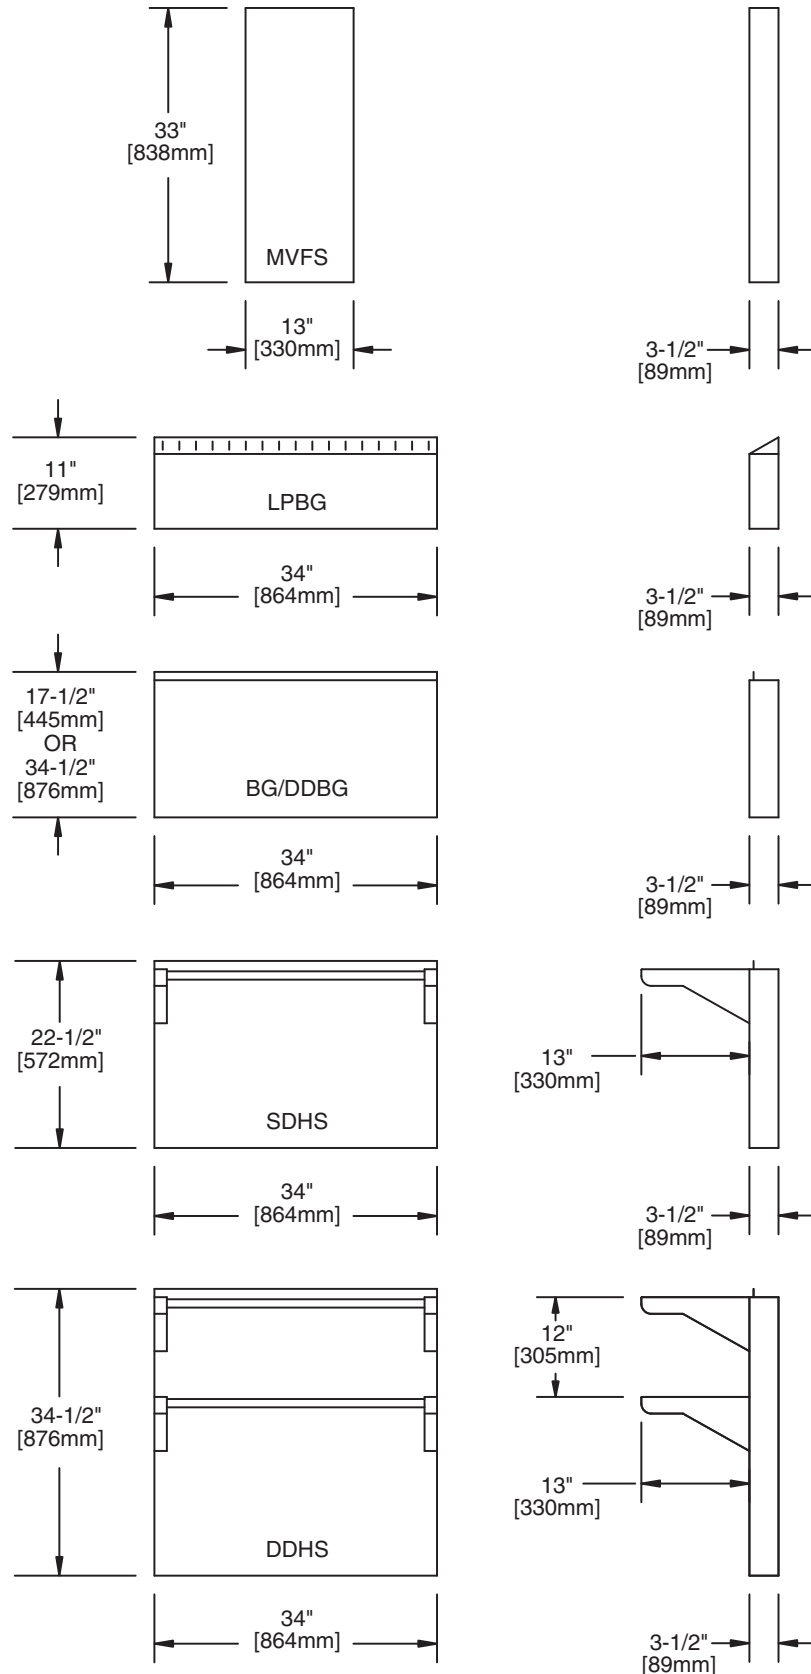

### Double & Single Deck Tubular High Shelves

Double and Single Deck High Shelves are precision-designed to install with all Master Series ranges, and attachments up to a maximum width of 68 inches, (1728mm), (other sizes can be special-ordered). Shelves constructed of 1" (25mm) square tubing with 1" (25mm) spaces between each tube, provide convenient storage for condiments and cooking utensils.

### Backguards

10" (255mm) high, low profile backguards; 17" (433mm) high, backguards; and 33" (838mm) high, double deck backguards are precision-designed to install with all Master Series ranges attachments and fryers up to a maximum of 68" (1728mm), (other sizes can be special-ordered). Backguards provide venting for safe, efficient operation of Master Series equipment.

### Vertical Flue Risers

Vertical Flue Risers are also available. One flue riser is required for each range. Vertical flue risers measure 13" (331mm) wide by 3" (76mm) deep by 33" (841mm) high, and the standard finish is stainless steel. Flue risers direct exhaust gases from back-to-back island range installations where channeled ventilation is necessary.

DIMENSIONS:	
DDHS, SDHS & BG	
<b>Widths</b>	17" (433mm)
	24" (612mm)
	34" (867mm)
	41" (1045mm)
	48" (1224mm)
	51" (1300mm)
	58" (1479mm)
	68" (1734mm)
DDHS	
<b>Depth</b>	16-1/2 (419mm)
<b>Height</b>	34-1/2 (1734mm)
SDHS	
<b>Depth</b>	16-1/2 (419mm)
<b>Height</b>	22-1/2" (574mm)
BG	
<b>Depth</b>	3-1/2' (89mm)
<b>Height</b>	11" (280 mm) or
	17"-1/2" (446mm) or
	33-1/2" (851mm)
Vertical Flue Riser	
<b>Width</b>	13" (331mm)
<b>Depth</b>	3-1/2' (89mm)
<b>Height</b>	34-1/2" (873mm)