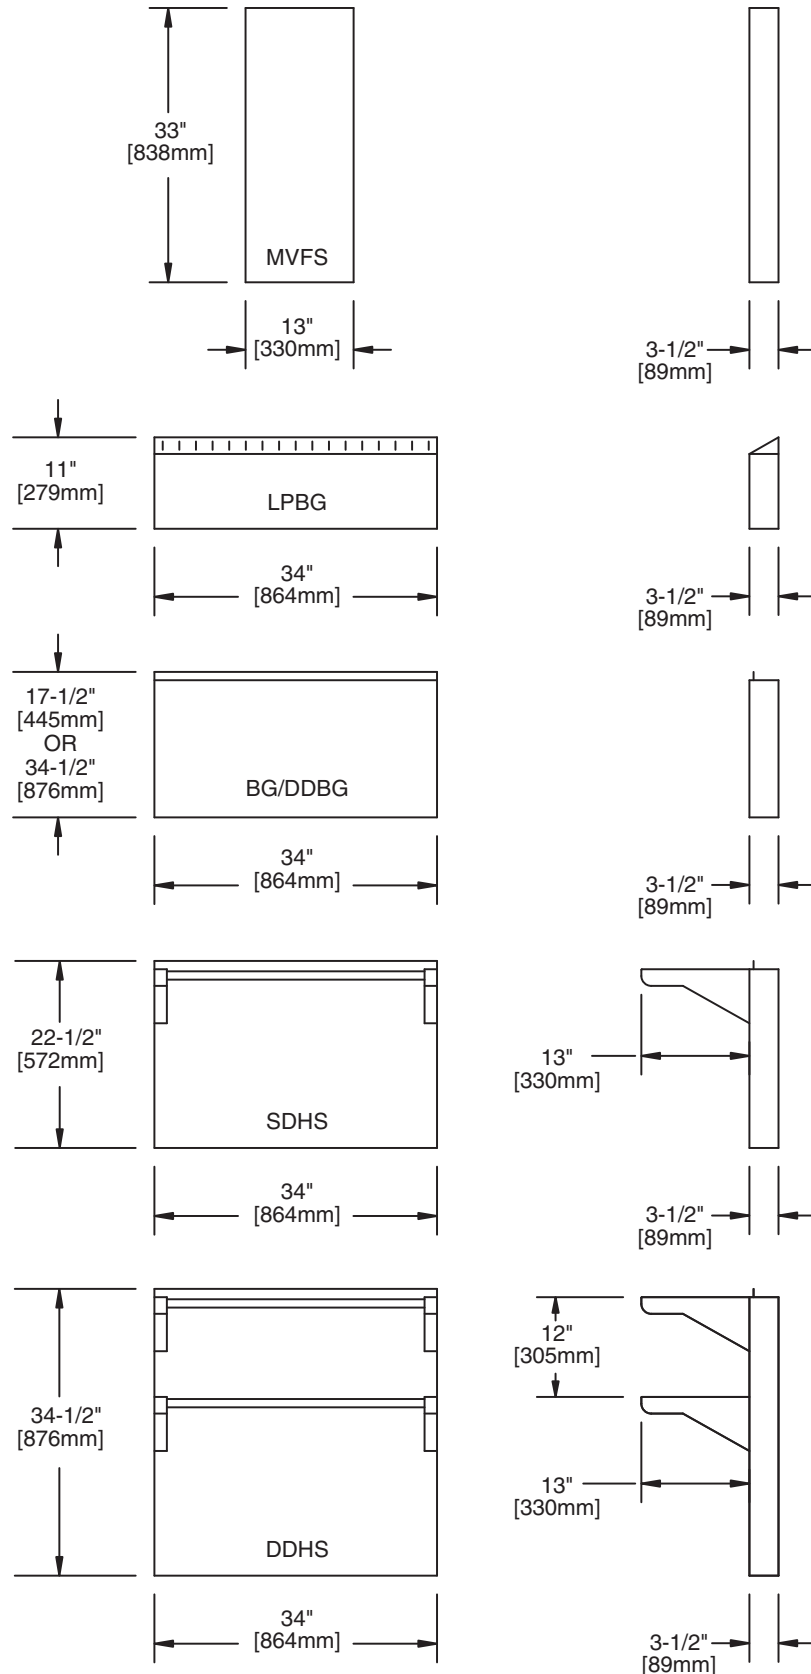

Double and Single Deck High Shelves are precision-designed to install with all Master Series ranges, and attachments up to a maximum width of 68 inches, (1728mm), (other sizes can be special-ordered). Shelves constructed of 1" (25mm) square tubing with 1" (25mm) spaces between each tube, provide convenient storage for condiments and cooking utensils.

Vertical Flue Risers

Vertical Flue Risers are also available. One flue riser is required for each range. Vertical flue risers measure 13" (331mm) wide by 3" (76mm) deep by 33" (841mm) high, and the standard finish is stainless steel. Flue risers direct exhaust gases from back-to-back island range installations where channeled ventilation is necessary.

Features

- Stainless steel front and both sides are standard
- Provides recommended emit venting for safe & efficient operation of all Master Series ranges attachments, open broilers and fryers.
- Designed for easy and precise attachment to all Master Series ranges and equipment
- Available optional stainless steel main back
- Available in range of eight, (8), standard sizes up to a maximum of 68 inches, (1728mm)

DIMENSIONS:	
DDHS, SDHS & BG	
Widths	17" (433mm)
	24" (612mm)
	34" (867mm)
	41" (1045mm)
	48" (1224mm)
	51" (1300mm)
	58" (1479mm)
	68" (1734mm)
DDHS	
Depth	16-1/2 (419mm)
Height	34-1/2 (876mm)
SDHS	
Depth	16-1/2 (419mm)
Height	22-1/2" (574mm)
BG	
Depth	3-1/2' (89mm)
Height	11" (280 mm) or
	17"-1/2" (446mm) or
	33-1/2" (851mm)
Vertical Flue Riser	
Width	13" (331mm)
Depth	3-1/2' (89mm)
Height	34-1/2" (873mm)