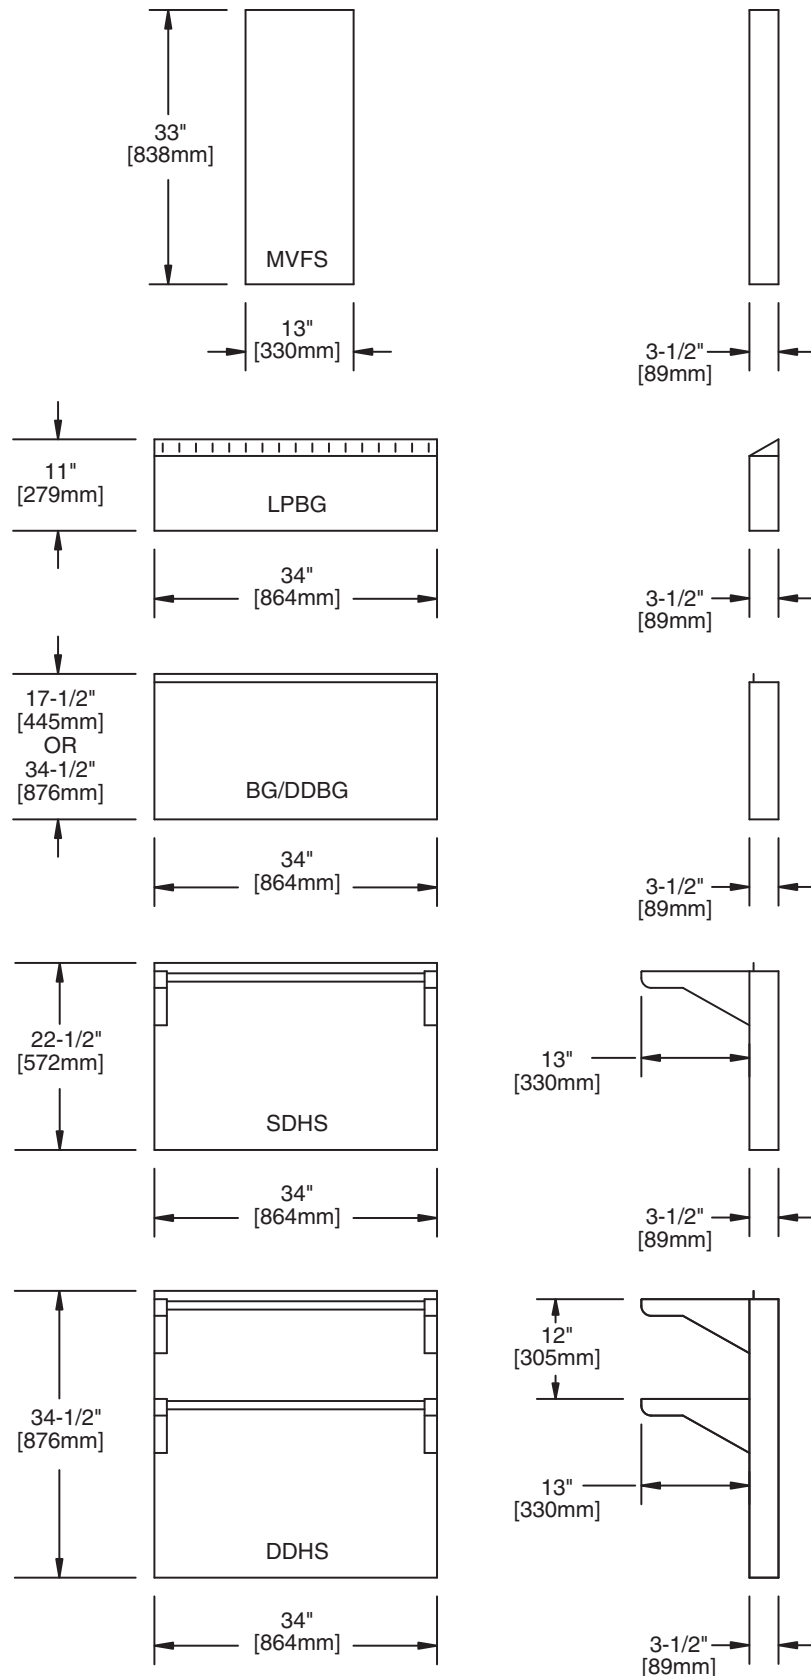

Double and Single Deck High Shelves are precision-designed to install with all Master Series ranges, and attachments up to a maximum width of 68 inches, (1728mm), (other sizes can be special-ordered). Shelves constructed of 1" (25mm) square tubing with 1" (25mm) spaces between each tube, provide convenient storage for condiments and cooking utensils.

Vertical Flue Risers

Vertical Flue Risers are also available. One flue riser is required for each range. Vertical flue risers measure 13" (331mm) wide by 3" (76mm) deep by 33" (841mm) high, and the standard finish is stainless steel. Flue risers direct exhaust gases from back-to-back island range installations where channeled ventilation is necessary.

Features

- Stainless steel front and both sides are standard
- Provides recommended emit venting for safe & efficient operation of all Master Series ranges attachments, open broilers and fryers.
- Designed for easy and precise attachment to all Master Series ranges and equipment
- Available optional stainless steel main back
- Available in range of eight, (8), standard sizes up to a maximum of 68 inches, (1728mm)

DIMENSIONS:	
DDHS, SDHS & BG	
Widths	17" (433mm)
	24" (612mm)
	34" (867mm)
	41" (1045mm)
	48" (1224mm)
	51" (1300mm)
	58" (1479mm)
	68" (1734mm)
DDHS	
Depth	16-1/2 (419mm)
Height	34-1/2 (1734mm)
SDHS	
Depth	16-1/2 (419mm)
Height	22-1/2" (574mm)
BG	
Depth	3-1/2' (89mm)
Height	11" (280 mm) or
	17"-1/2' (446mm) or
	33-1/2" (851mm)
Vertical Flue Riser	
Width	13" (331mm)
Depth	3-1/2' (89mm)
Height	34-1/2" (873mm)