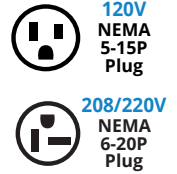

Commercial Toasters

COMMON FEATURES

- Heavy duty ProHeat® mica elements with 2 year warranty
- Keep-warm feature with manual ejector knob
- Manual timer
- Pull-out crumb tray
- Full one year warranty covering parts (except 2 years on elements) and labor
- UL, NSF, CSA ● Freight Class 200

CBF-4M: 4-Slot Buffet Toaster

- 2 manual timer controls
- Keep-warm feature with two manual ejector knobs for independent 2-slot operation
- Stainless steel housing with metallic grey end panels
- Toasting slot dimensions: W:1", H:5", L:5"
- Fits standard size bagels
- Available in 120 volts only