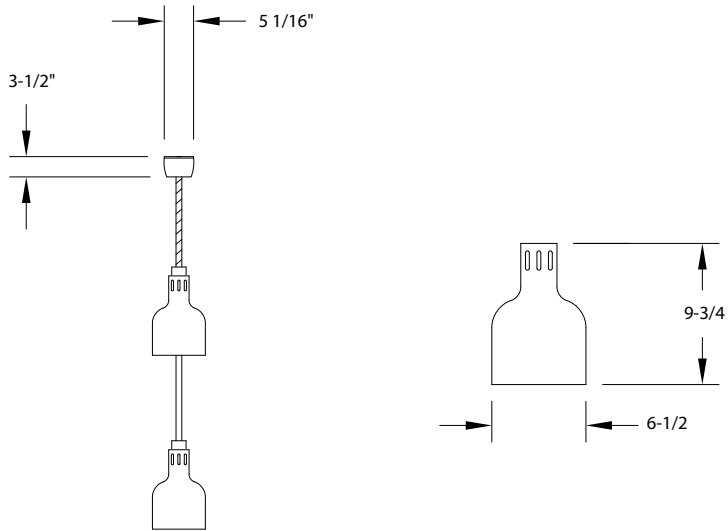

IFW-63-10-R

ACCESSORIES and OPTIONS (Available at extra cost):

- Shatter Proof Lamp
- 240 Volt Service

See page I-13 for accessory details.

IFW-63 Series

CRES COR MODEL NO. & HOOD STYLE	PULL DOWN EXTENSIONS: ADJUSTABLE LENGTHS		WEIGHT ACT.	
	INCHES	MM	LBS.	KG.
IFW-63-10*	30-1/2 - 60-1/2	775 - 1555	4	2
IFW-63-L-10*	38-1/2 - 68-1/2	980 - 1755	5	2

*Add color suffix:

PN = Polished Nickel

PB = Polished Brass

BL = Black

R = Red

WARMER:

- Canopy: Spun from .051 aluminum, black anodized.
- Hanger: 16 ga. steel, 1 x 4-15/16 with slots for #10 screws; mounts canopy to customer ceiling box.
- Switch housing: 20 ga. steel, black anodized.
- Hood: Spun from .051 aluminum; powder coat finish.

PULL DOWN ASSEMBLY:

- Koil kord: 18/3 ga., type SJT conductor, black, 1" dia.; grounded to cable.
- Unit has positive stop in any position.
- Units are completely wired and assembled.
- Install on 4" standard ceiling box.
- Do not mount closer than 16" above non-metallic surface for 250 Watts.

ELECTRICAL COMPONENTS:

- Toggle switch.
- Socket: Porcelain.
- Lamp: 250 Watts, red.

POWER REQUIREMENTS:

- 250 Watts, 120 Volts, 60 Hz., single phase, 2 Amps., 15 Amp. service.

SHORT FORM SPECIFICATIONS

Cres Cor Retractable Ceiling Mounted Infra Red Warmer Model IFW-63-_____. Hood .051 spun aluminum; powder coat finish (color: _____). O.A. length: _____. Canopy holds cord reel. 250 Watts, 120 Volts, 60 Hz., 1 Phase, 15 Amp. service. 2-Year Parts / 1-Year Labor warranty. Provide the following accessories: _____ . NSF, CSA-US, CSA-C Listed.