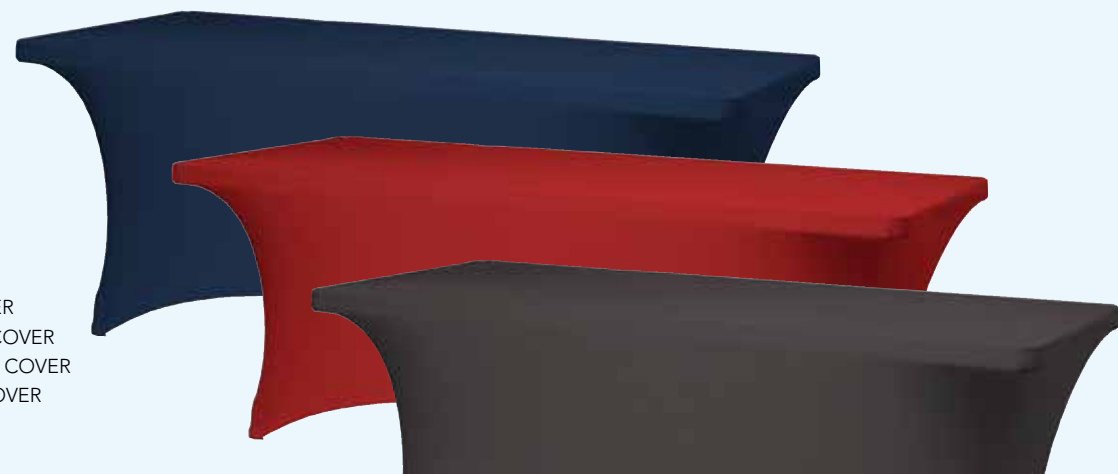

TOP TO BOTTOM

- NAVY CONTOUR COVER
- CRIMSON CONTOUR COVER
- CHARCOAL CONTOUR COVER
- MANGO CONTOUR COVER

LEFT TO RIGHT

- BURGUNDY COCKTAIL CONTOUR COVER
- PURPLE COCKTAIL CONTOUR COVER
- LIME GREEN COCKTAIL CONTOUR COVER
- BLACK COCKTAIL CONTOUR COVER
- PRINTED COCKTAIL CONTOUR COVER

SANDALWOOD CONTOUR COVER

CONTOUR COVERS

This contemporary design fits over banquet tables with no pinning or clips.

The snug form fit makes it great for outdoor events and eliminates wrinkling.

Contour Covers attach to the table with a durable rubber cup that slides under the table leg. They are machine washable/air tumble dry for easy care.

Available in rectangles and rounds. To insure proper fit when ordering rectangles, specify distance between the legs; width and length. When ordering cocktail tables, specify the number of legs on the base.

Contour Covers can be customized with a logo or a theme.

REINFORCED RUBBER CUP FOR ATTACHING TO TABLE LENGTH

Contour Covers™ Caps

For a fresh look, mix and match separate caps with existing Contour Covers.