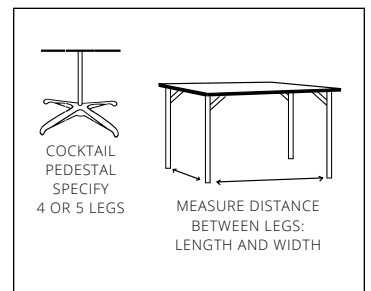

CONFERENCE CUT