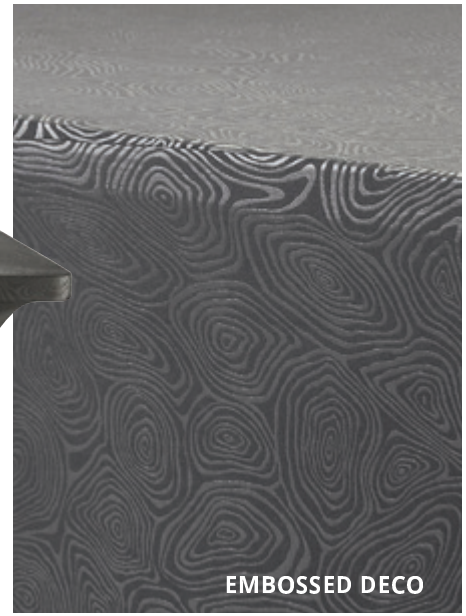

MIX AND MATCH COLORS WITH CONTOUR COVER CAPS

ACTUAL FABRIC COLORS MAY VARY FROM PRINTED COLOR SWATCHES

CONFERENCE CUT

## EMBOSSED CONTOUR COVERS

Enjoy the same sleek styling of Contour Covers in a new embossed pattern—Deco. Deco available in black only.