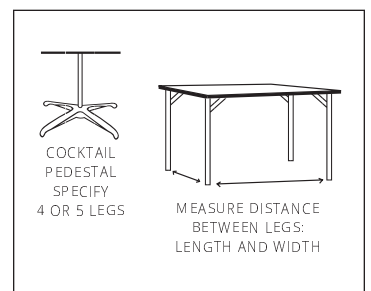

CONFERENCE CUT