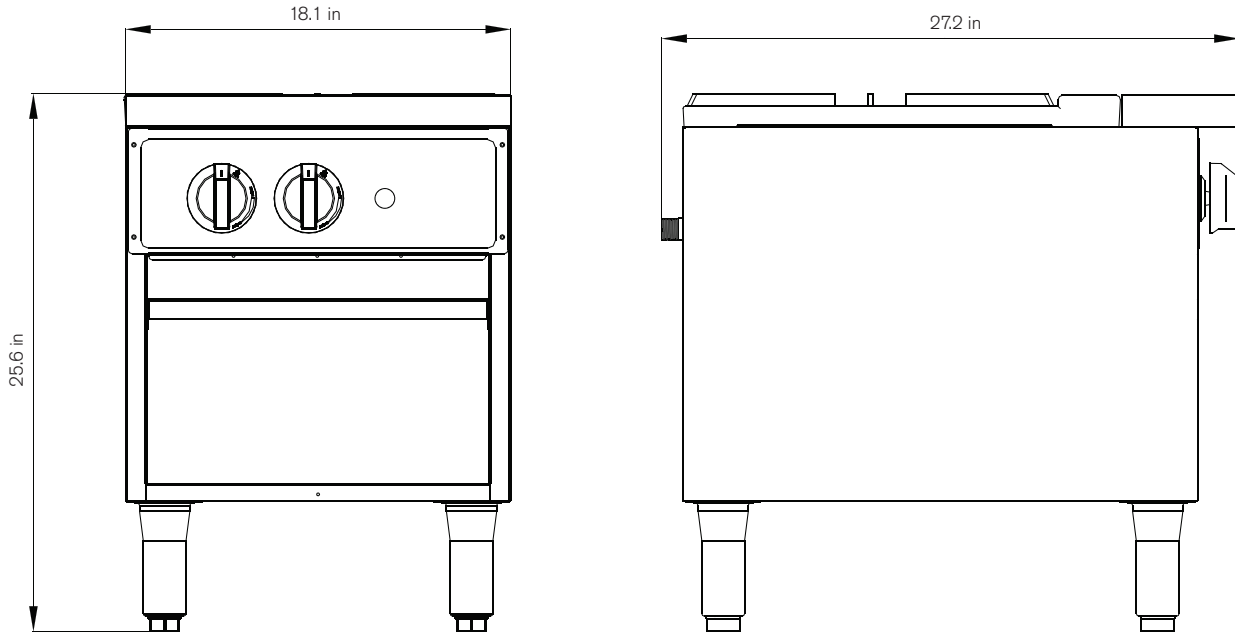

For indoor use only

DIMENSIONS | SPECIFICATIONS | SHIPPING INFORMATION

Reinforced carton for shipping, weight of carton included below and may vary from shipment to shipment.

Shipped on a pallet. Freight class 77.5

Model	Product Dimensions	Net Wt	No. Burners	Natural Gas BTUs/hr	LP BTUs/hr	BTUs (Total)	Shipping Dimensions	Ship Wt
GSP18G	18.1" x 27.2" x 25.6" (45.97 cm x 69.08 cm x 65.02 cm)	91.5 lbs. (41.5 kg)	2	48,000 inner 52,000 outer	45,000 inner 45,000 outer	90,000 LP 100,000 NG	20.47" x 29.13" x 26.18" (52 cm x 74 cm x 66.5 cm)	136.7 lbs (62 kg)

GAS REQUIREMENTS AND INFORMATION

- Natural gas or LP main supply required
- 3/4 male connection, all units supplied with natural gas and convertible LP gas regulator

Gas stock pot range is constructed of brushed stainless steel with cool-to-touch dials and heavy duty adjustable feet. Standing pilot and manual on/off control valve. High performance 90,000 BTU LP and 100,000 BTU natural gas. Cast iron burners, stainless steel removable catch tray. Gas connection is 3/4" N.P.T. males and a convertible pressure regulator is provided for either LP or natural gas. Not to be used on casters or on countertop. 2-year parts & labor warranty.