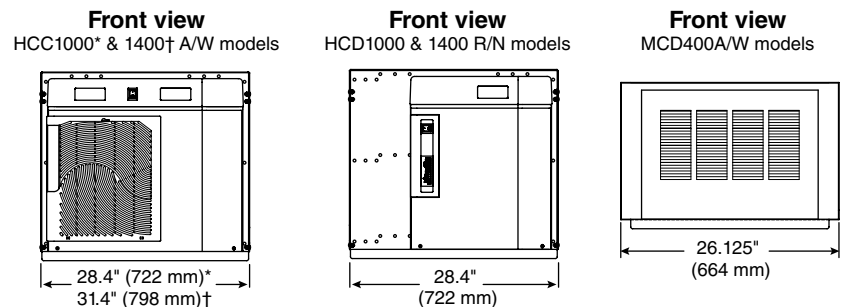

Accessories for Follett® Chewblet® ice icemakers

Icemaker stand

Stand for Satellite-fill™ Horizon™ and Maestro™ icemakers to elevate icemakers 6.8" (173 mm) to 8.3" (211 mm) above floor.

| Icemaker stand | |
|---------------------------|-----------------|
| Icemaker series | Accessory item# |
| MCD400 | AFR400STND |
| HCC1000 | 00128553 |
| HCD1000 | 00128561 |
| HCC1400 | 00133926 |
| HCD1400 | 00128561 |
| Symphony CR and HR models | AFR400STND |

Wall mount bracket

Wall mount bracket for Satellite-fill icemakers conserves floor space. Allows icemaker to be located away from customer areas.

| Icemaker wall mount bracket | |
|-----------------------------|-----------------|
| Icemaker series | Accessory item# |
| MCD400 | AFWALLMTBRKT |
| HCC1000 | 00128587 |
| HCD1000 | 00128587 |
| HCC1400 | 00133934 |
| HCD1400 | 00128587 |

Line sets

Line sets for connecting Horizon HCD1000R and HCD1400R icemaker evaporator units to their remote condensing units.

35 ft (11 m) line set. 3/8" liquid, 5/8" suction (insulated) cleaned and capped. Not pre-charged with refrigerant. Connections must be brazed (no quick connect).