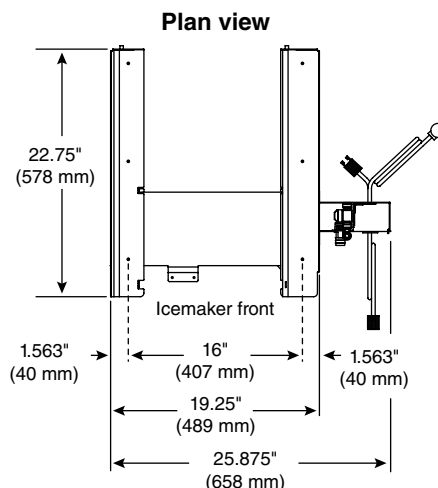

Wall mount bracket

Wall mount bracket for Satellite-fill icemakers conserves floor space. Allows icemaker to be located away from customer areas.

| Icemaker wall mount bracket | |
|-----------------------------|-----------------|
| Icemaker series | Accessory item# |
| MCD400 | AFWALLMTBRKT |
| HCC1000 | 00128587 |
| HCD1000 | 00128587 |
| HCC1400 | 00133934 |
| HCD1400 | 00128587 |

Accessories for Follett® Chewblet® ice icemakers

Slide-out stand

Slide-out accessory for Satellite-fill Maestro icemakers facilitates installation and service. Utility distribution panel allows easy connection of electric, incoming water and drain. Flexible connections from panel to icemaker allow icemaker to slide out for cleaning and service without disconnecting utilities. Includes front leg to support icemaker.

Line sets

Line sets for connecting Horizon HCD1000R and HCD1400R icemaker evaporator units to their remote condensing units.

35 ft (11 m) line set. 3/8" liquid, 5/8" suction (insulated) cleaned and capped. Not pre-charged with refrigerant. Connections must be brazed (no quick connect).