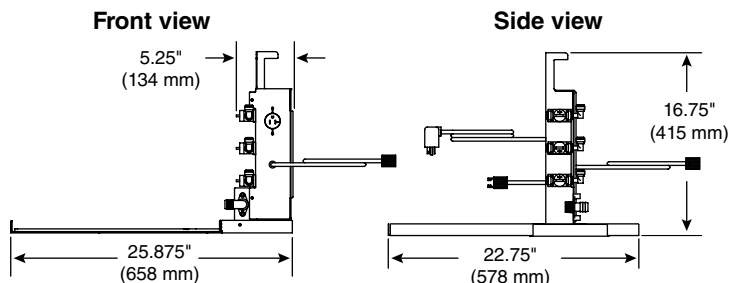

Slide-out accessory	
Icemaker model	Accessory item#
MCD400AVS	AFGLIDER400A
MCD400WVS	AFGLIDER400W
MCD400AHS	AFSLDFODAC
MCD400WHS	00114173
Symphony CR and HR models, air-cooled	AFGLIDER400A
Symphony CR and HR models, water-cooled	AFGLIDER400W