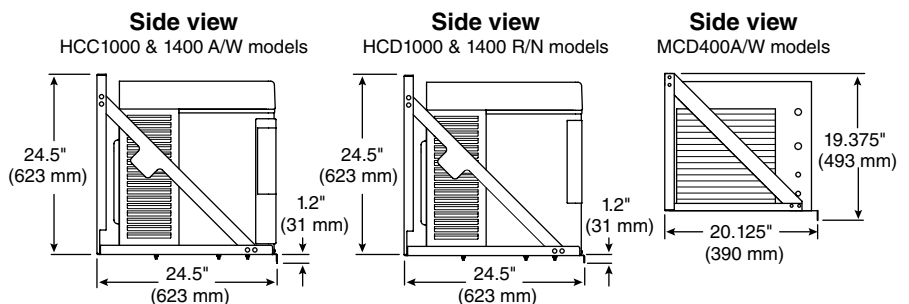

Accessories for Follett® Chewblet® ice icemakers

Icemaker stand

Stand for Satellite-fill™ Horizon™ and Maestro™ icemakers to elevate icemakers 6.8" (173 mm) to 8.3" (211 mm) above floor.

| Icemaker stand | |
|---------------------------|-----------------|
| Icemaker series | Accessory item# |
| MCD400 | AFR400STND |
| HCC1000 | 00128553 |
| HCD1000 | 00128561 |
| HCC1400 | 00133926 |
| HCD1400 | 00128561 |
| Symphony CR and HR models | AFR400STND |

Wall mount bracket

Wall mount bracket for Satellite-fill icemakers conserves floor space. Allows icemaker to be located away from customer areas.

| Icemaker wall mount bracket | |
|-----------------------------|-----------------|
| Icemaker series | Accessory item# |
| MCD400 | AFWALLMTBRKT |
| HCC1000 | 00128587 |
| HCD1000 | 00128587 |
| HCC1400 | 00133934 |
| HCD1400 | 00128587 |

Line sets

Line sets for connecting Horizon HCD1000R and HCD1400R icemaker evaporator units to their remote condensing units.

35 ft (11 m) line set. 3/8" liquid, 5/8" suction (insulated) cleaned and capped. Not pre-charged with refrigerant. Connections must be brazed (no quick connect).