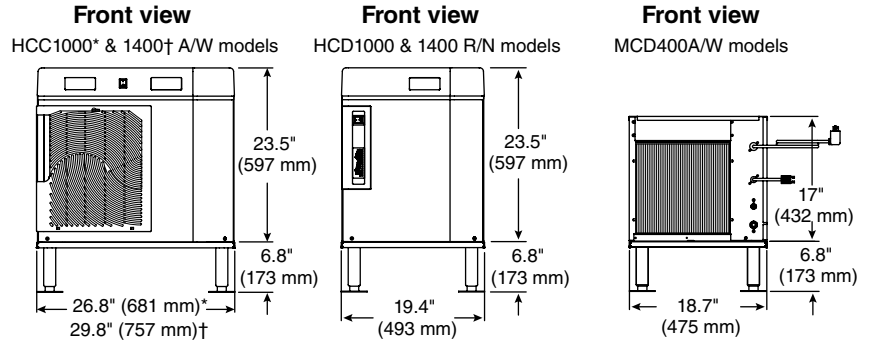

Accessories for Follett® Chewblet® ice icemakers

Icemaker stand

Stand for Satellite-fill™ Horizon™ and Maestro™ icemakers to elevate icemakers 6.8" (173 mm) to 8.3" (211 mm) above floor.

| Icemaker stand | |
|---------------------------|-----------------|
| Icemaker series | Accessory item# |
| MCD400 | AFR400STND |
| HCC1000 | 00128553 |
| HCD1000 | 00128561 |
| HCC1400 | 00133926 |
| HCD1400 | 00128561 |
| Symphony CR and HR models | AFR400STND |

Wall mount bracket

Wall mount bracket for Satellite-fill icemakers conserves floor space. Allows icemaker to be located away from customer areas.

| Icemaker wall mount bracket | |
|-----------------------------|-----------------|
| Icemaker series | Accessory item# |
| MCD400 | AFWALLMTBRKT |
| HCC1000 | 00128587 |
| HCD1000 | 00128587 |
| HCC1400 | 00133934 |
| HCD1400 | 00128587 |

Line sets

Line sets for connecting Horizon HCD1000R and HCD1400R icemaker evaporator units to their remote condensing units.

35 ft (11 m) line set. 3/8" liquid, 5/8" suction (insulated) cleaned and capped. Not pre-charged with refrigerant. Connections must be brazed (no quick connect).