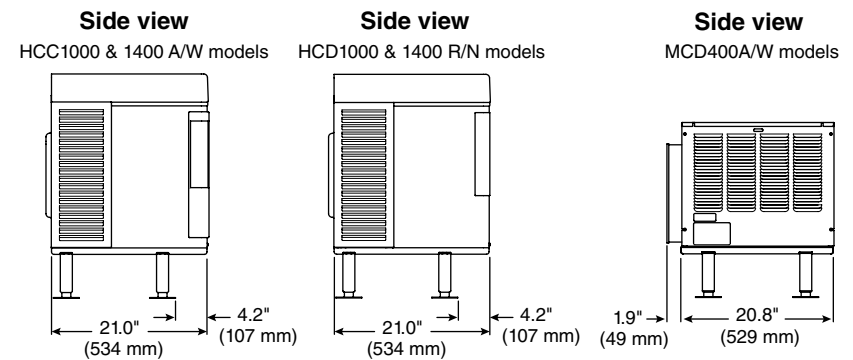

Accessories for Follett® Chewblet® ice icemakers

Icemaker stand

Stand for Satellite-fill™ Horizon™ and Maestro™ icemakers to elevate icemakers 6.8" (173 mm) to 8.3" (211 mm) above floor.

| Icemaker stand | |
|---------------------------|-----------------|
| Icemaker series | Accessory item# |
| MCD400 | AFR400STND |
| HCC1000 | 00128553 |
| HCD1000 | 00128561 |
| HCC1400 | 00133926 |
| HCD1400 | 00128561 |
| Symphony CR and HR models | AFR400STND |

Wall mount bracket

Wall mount bracket for Satellite-fill icemakers conserves floor space. Allows icemaker to be located away from customer areas.

| Icemaker wall mount bracket | |
|-----------------------------|-----------------|
| Icemaker series | Accessory item# |
| MCD400 | AFWALLMTBRKT |
| HCC1000 | 00128587 |
| HCD1000 | 00128587 |
| HCC1400 | 00133934 |
| HCD1400 | 00128587 |

Line sets

Line sets for connecting Horizon HCD1000R and HCD1400R icemaker evaporator units to their remote condensing units.

35 ft (11 m) line set. 3/8" liquid, 5/8" suction (insulated) cleaned and capped. Not pre-charged with refrigerant. Connections must be brazed (no quick connect).