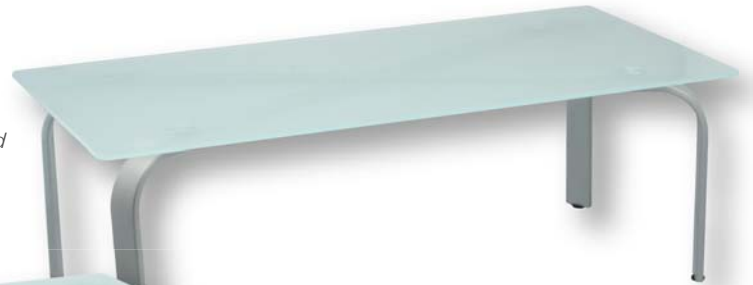

Symphony | Series

Reception Furniture

E-18913

The Symphony Loveseat will comfortably accommodate two occupants with a total weight capacity of 400 lbs.

E-18912

The Symphony Bariatric seat, features a 700 lbs. weight capacity and high density foam

E-18911

The Symphony Heavy Duty seat, features a 400 lbs. capacity and high density foam to provide comfort to occupants.

E-18910

The standard seat features a sleek contemporary design with high density foam for comfort and a sturdy 250 lbs. weight capacity.

E-18916

Connecting Table for the Symphony Series with tempered frosted glass, available in black or silver frame

E-18914

Symphony Coffee Table features tempered frosted glass available in silver or black frame

A Full Line of Reception Furniture

Color Options

Silver Frame
-SF

Black Frame
-BF

E-18915

Symphony End Table features tempered frosted glass available in silver or black frame