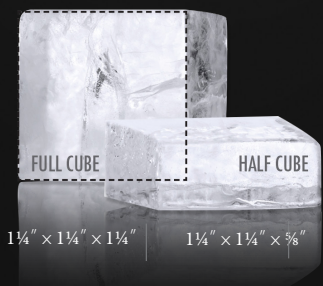

Exterior Finish:

Corrosion-resistant stainless steel exterior with plastic door and bin liner

IT'S NICE TO BE NOTICED™