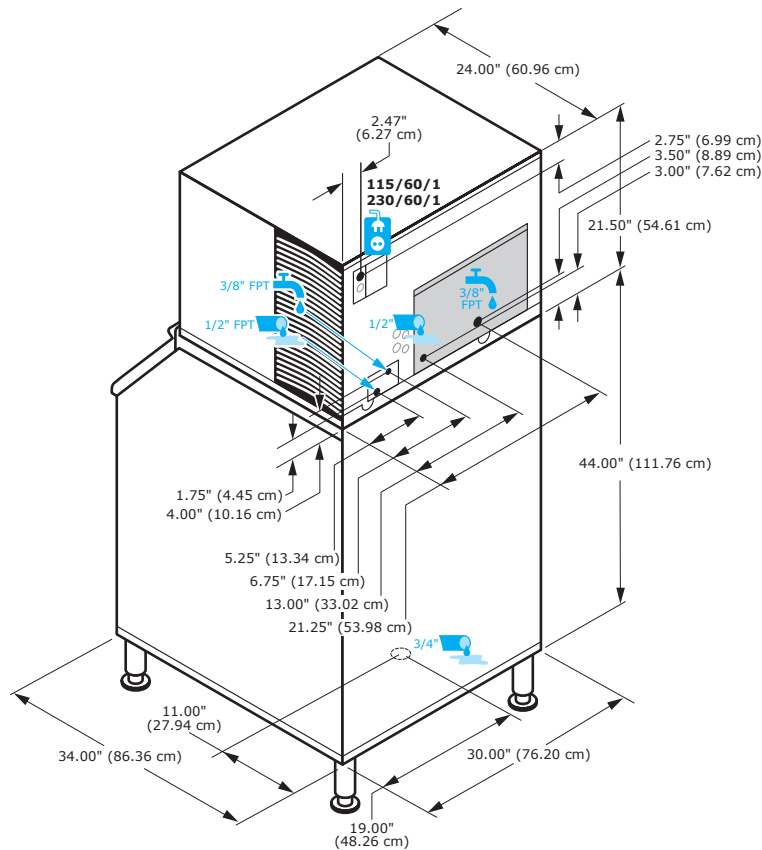

❄️ = 100%
 💧

KUBE
 $\frac{7}{8}'' \times \frac{7}{8}'' \times \frac{7}{8}''$
 (2.22 x 2.22 x 2.22 cm)

❄️ = 100%
 💧

R410A Refrigerant

Koolaire K0250 Ice Kube Machine on a K-400 bin.

K-0250
ICE KUBE MACHINE

by **Manitowoc**

2110 SOUTH 26TH ST | MANITOWOC, WI 54220 USA | 1-920-682-0161 [www.kool-aire.com]

K-0250 ICE KUBE MACHINE

			24h  				
			70°/50°F 21°/10°C	90°/70°F 32°/21°C	[kWh/ 100 lbs ice]	[gal/100 lbs ice]	
KD-0250A			308 lbs	222 lbs	7.5	20	•
			140 kg	101 kg			
KY-0250A			324 lbs	230 lbs	7.5	20	•
			147 kg	104 kg			