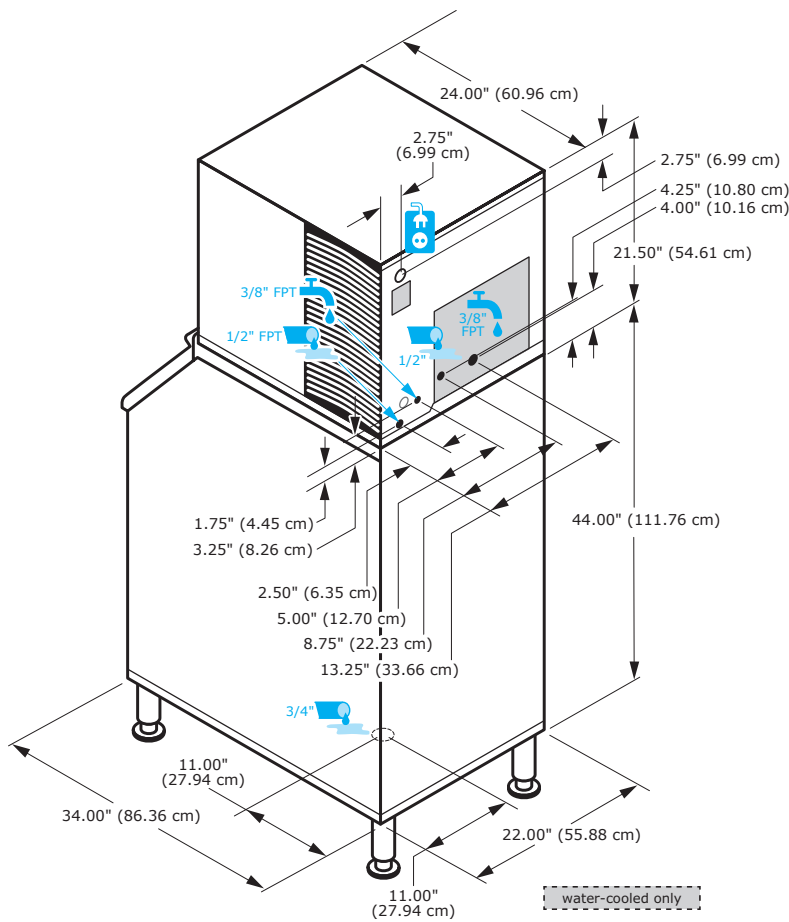

- KD-0420A
- KY-0420A
- KD-0420W
- KY-0420W

K-0420 Ice Kube Machine

- Easy access to food zone with removal of two screws and lift-off door
- High-tech exterior with smudge and fingerprint resistant stainless-like finish
- White plastics in the food zone help identify areas needing cleaning
- Water shield, distribution tube, pump, floats, and trough removable by hand
- Available CleanAir™ pack controls the growth of bacteria and fungi that form slime and cause odors in the food zone

= 100%

KUBE
 $\frac{7}{8}'' \times \frac{7}{8}'' \times \frac{7}{8}''$
 (2.22 x 2.22 x 2.22 cm)

= 100%

K-0420
ICE KUBE MACHINE

Koolaire K-0420 Ice Kube Machine on a K420 bin.

KOOLAIRE®

by **Manitowoc**

2110 SOUTH 26TH ST | MANITOWOC, WI 54220 USA | 1-920-682-0161 [www.kool-aire.com]

K-0420 ICE KUBE MACHINE

								
				70°/50°F 21°/10°C	90°/70°F 32°/21°C	[kWh/ 100 lbs ice]	[gal/100 lbs ice]	
KD-0420A			370 lbs	305 lbs	6.8	20	•	
			168 kg	138 kg				
KY-0420A			375 lbs	310 lbs	6.8	20	•	
			170 kg	141 kg				
KD-0420W			368 lbs	302 lbs	6.1	20		
			167 kg	137 kg				
KY-0420W			377 lbs	302 lbs	6.1	20		
			171 kg	137 kg				