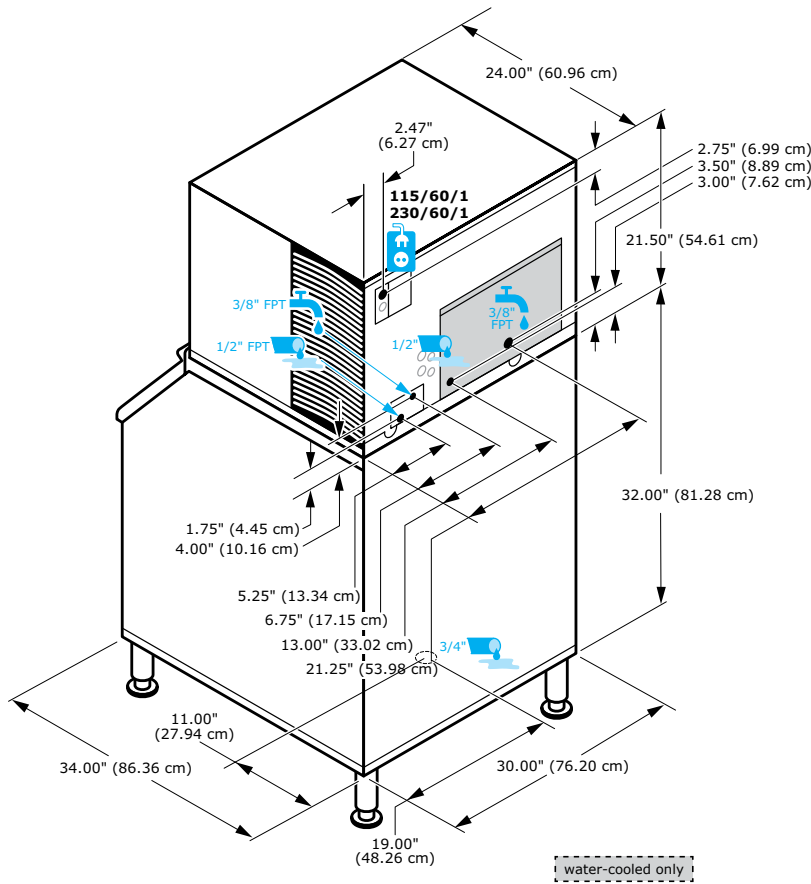

K-0400 ICE KUBE MACHINE

								70°/50° F 21°/10° C	90°/70° F 32°/21° C	[kWh/ 100 lbs ice]	[gal/100 lbs ice]
KDT-0400A			440 lbs	345 lbs	6.1	19	•				
			199 kg	156 kg							
KYT-0400A			450 lbs	350 lbs	5.6	19	•				
			204 kg	159 kg							
KDT-0400W			425 lbs	360 lbs	4.6	19					
			193 kg	163 kg							
KYT-0400W			422 lbs	360 lbs	4.7	19					
			191 kg	163 kg							

Minimum		Maximum
40°F 4.4°C		110°F 43.3°C
40°F 4.4°C		90°F 32.2°C
20psi 138 kPa		80psi 551 kPa
12.1 11.4	 	A
		20 Amps
153 lbs 147 lbs	 	69 kg 67 kg

Water cooled condenser water usage/100 lbs. or 45.4 kg. of ice : 160 gals. /606 L.

Popular Accessories

Artic Pure Water Filters	Dispenser Bin Thermostat Kit	Top Air Discharge Kit	Clean Air Pack
AR-Pre & AR 10000	K-00457	K-00379	K-00206

KOOLAIRE

By MANITOWOC

2110 SOUTH 26TH ST | MANITOWOC, WI 54220 USA | 1-920-682-0161 [www.kool-aire.com]