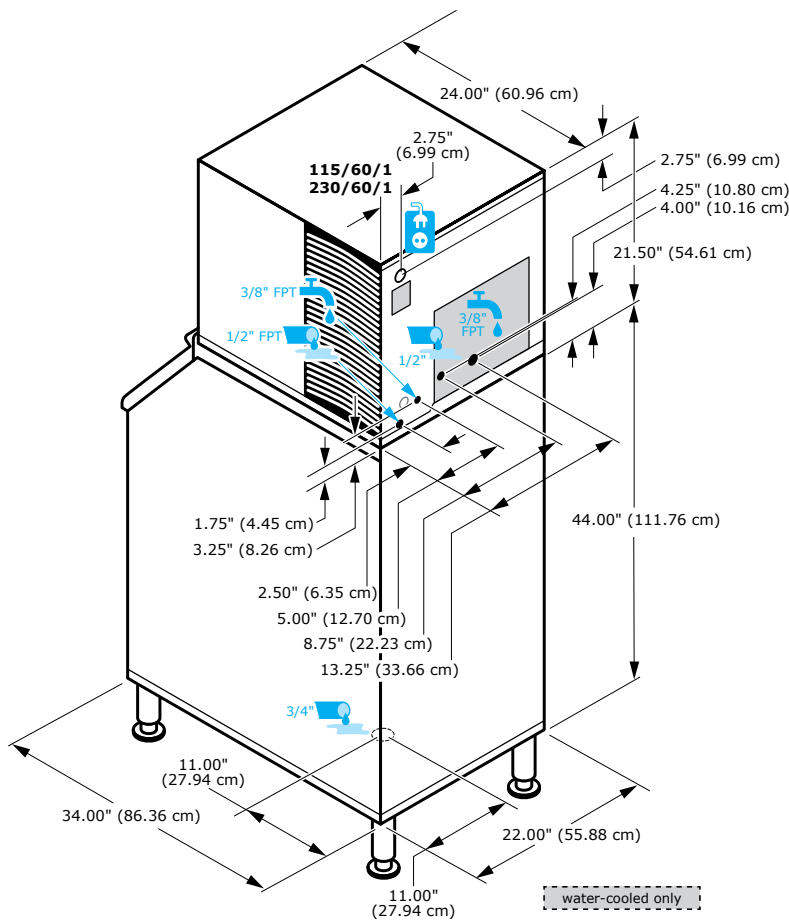

- KDT-0420A
- KYT-0420A
- KDT-0420W
- KYT-0420W

K-0420 Ice Kube Machine

- Easy access to food zone with removal of two screws and lift-off door
- High-tech exterior with smudge and fingerprint resistant stainless-like finish
- White plastics in the food zone help identify areas needing cleaning
- Water shield, distribution tube, pump, floats, and trough removable by hand
- Available CleanAir™ pack controls the growth of bacteria and fungi that form slime and cause odors in the food zone

❄️ = 100%
 💧

KUBE
 $\frac{7}{8}'' \times \frac{7}{8}'' \times \frac{7}{8}''$
 (2.22 x 2.22 x 2.22 cm)

❄️ = 100%
 💧

K-0420
ICE KUBE MACHINE

Koolaire K-0420 Ice Kube Machine on a K420 bin.

By MANITOWOC

2110 SOUTH 26TH ST | MANITOWOC, WI 54220 USA | 1-920-682-0161 [www.kool-aire.com]

K-0420 ICE KUBE MACHINE

								
				70°/50°F 21°/10°C	90°/70°F 32°/21°C	[kWh/ 100 lbs ice]	[gal/100 lbs ice]	
KDT-0420A			440 lbs	350 lbs	5.8	19	•	
			199 kg	159 kg				
KYT-0420A			450 lbs	360 lbs	5.5	19	•	
			204 kg	163 kg				
KDT-0420W			457 lbs	375 lbs	4.6	19		
			207 kg	170 kg				
KYT-0420W			435 lbs	390 lbs	4.6	19		
			197 kg	177 kg				