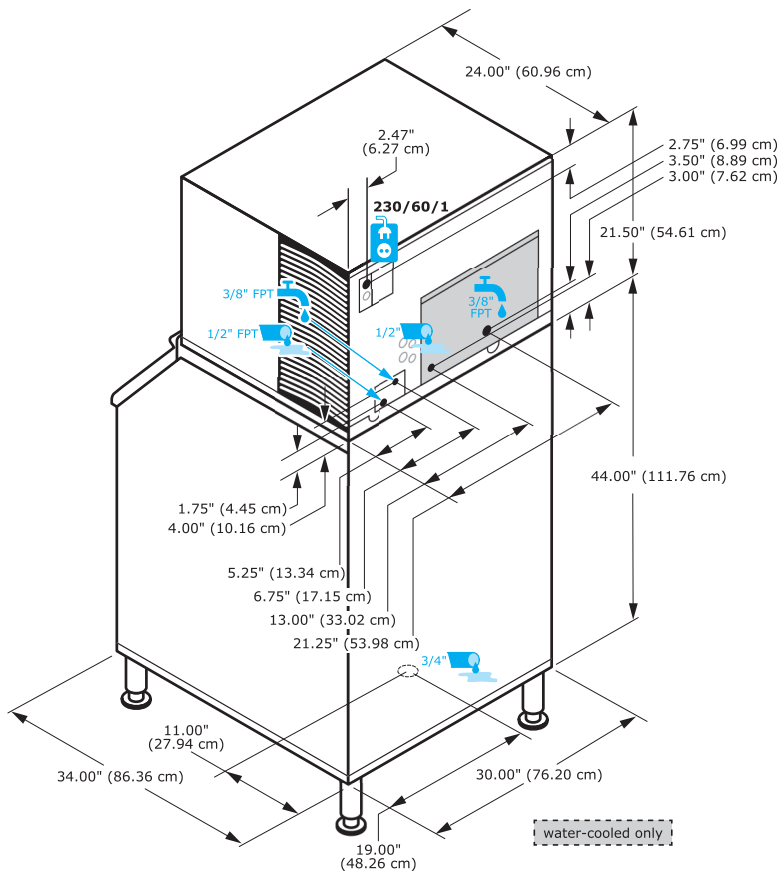

= 100%

KUBE
 $\frac{7}{8}'' \times \frac{7}{8}'' \times \frac{7}{8}''$
 (2.22 x 2.22 x 2.22 cm)

= 100%

Refrigerant R410A

KT-0700
 ICE KUBE MACHINE

*Koolaire KT-0700 Ice Kube Machine on a K570 bin.
 Both ice machine and bin are AHRI certified.*

By MANITOWOC

2110 SOUTH 26TH ST | MANITOWOC, WI 54220 USA | 1-920-682-0161 [www.kool-aire.com]

US LISTED

KT-0700 ICE KUBE MACHINE

				  			
				70°/50°F 21°/10°C	90°/70°F 32°/21°C	[kWh/ 100 lbs ice]	[gal/100 lbs ice]
KDT-0700A			740 lbs	530 lbs	5.35	19.0	
			336 kg	240 kg			
KYT-0700A			675 lbs	580 lbs	5.35	19.0	
			306 kg	263 kg			
KDT-0700W			660 lbs	550 lbs	4.45	19.0	
			299 kg	249 kg			
KYT-0700W			705 lbs	580 lbs	4.45	19.0	
			319 kg	263 kg			