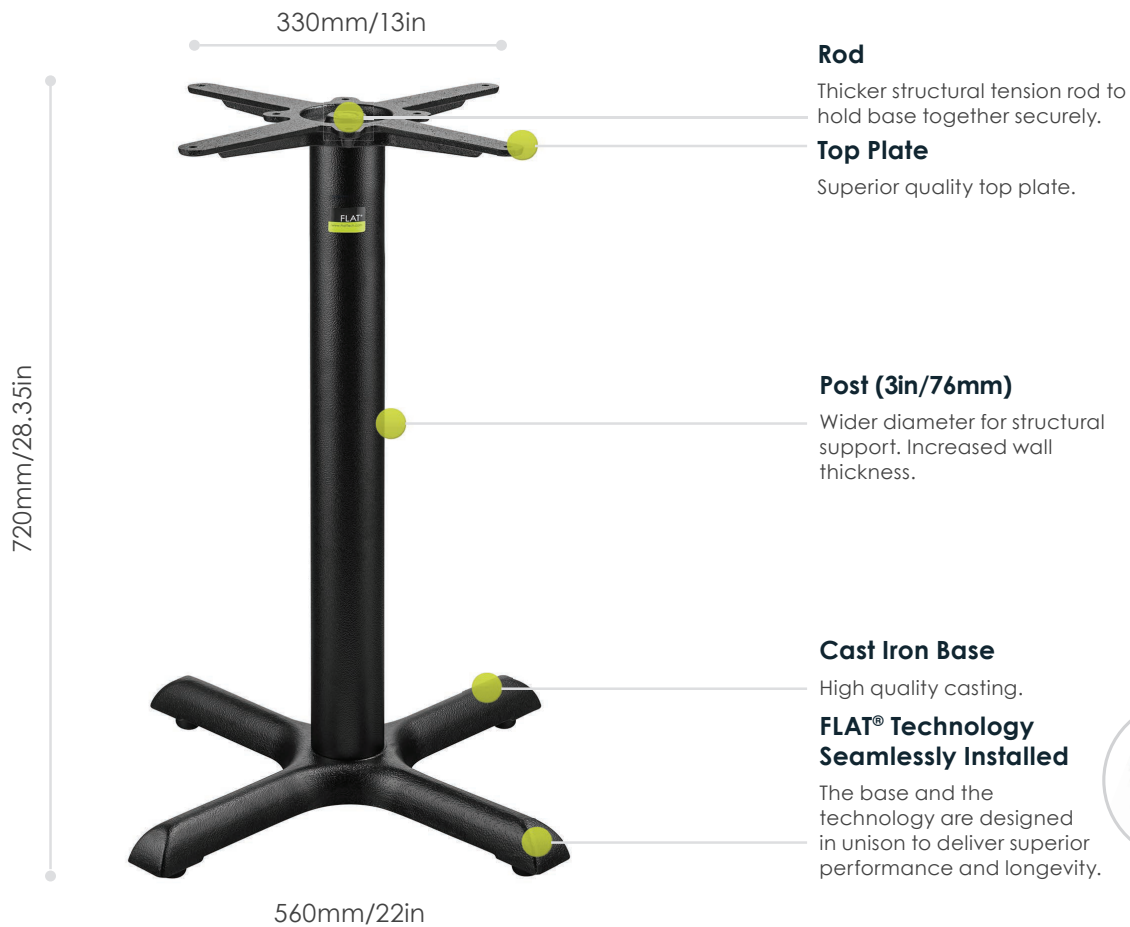

## AUTO-ADJUST KX22

Height:	720mm/28.35in
Base Span:	560mm/22in
Base Spread:	430mm/17in
Weight:	10Kg/22lb
Top Plate Size:	330mm/13in
Material/Finish:	Cast Iron/Textured Finish
Max Tabletop Size*	750mm/30in (square)
	750mm/30in (round)
Max Tabletop Weight*	16Kg/35lb
Bar Height	
Height:	1035mm/40.75in
Weight:	11Kg/24.25lb
	12.5Kg/27.6lb (w/footring)
Max Tabletop Size*:	600mm/24in (square)
	650mm/26in (round)

- Optional Bar Height
- Optional Footring in Silver or Black Finish
- Optional Zinc Coating

Ask your dealer about alternative configurations.

\* Warning: Exceeding maximum recommended tabletop size and weight will reduce functionality and performance of the technology.