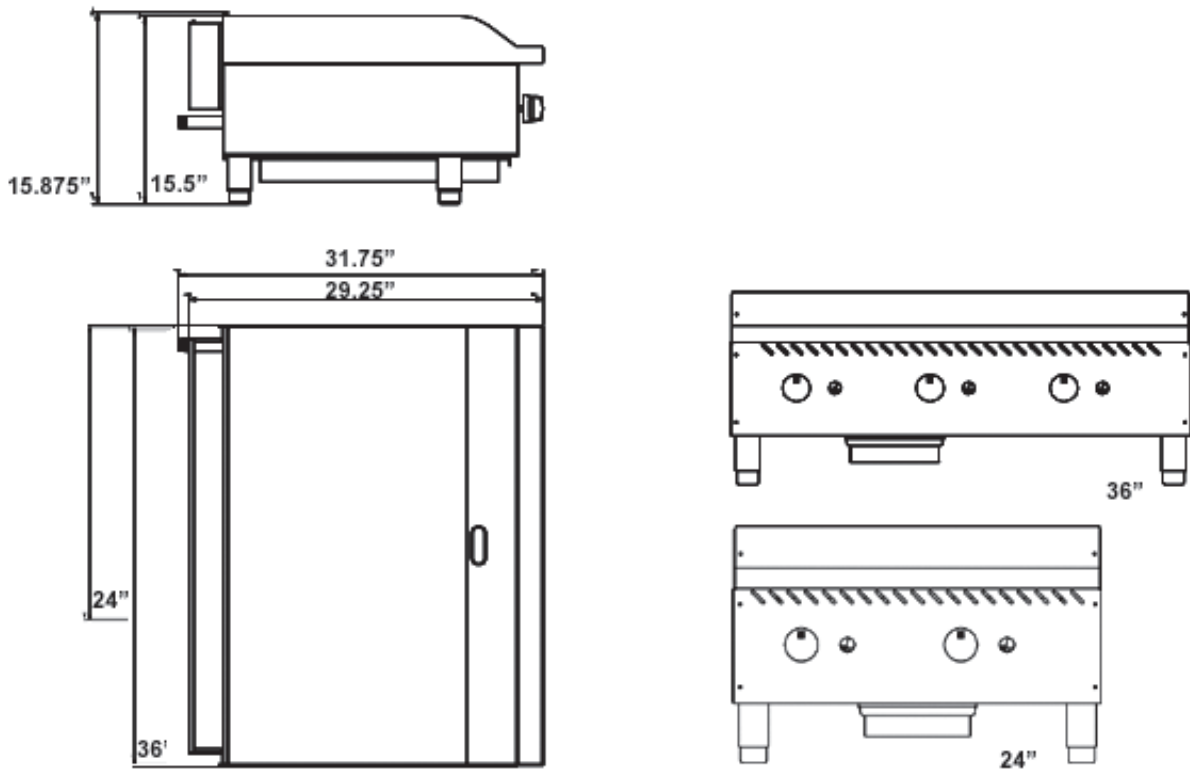

PLAN VIEW

Printed in U.S.A. 3-2012

DIMENSIONAL DATA

Model	UPC	Cooking Area	# of Burners	BTUs Per Burner	Total BTUs for Unit	Unit W X D X H	Shipping Weight
ABMG24	669452992402	479 sq. inches	2	30,000	60,000	24" x 31.75" x 15.875"	194
ABMG36	669452993607	719 sq. inches	3	30,000	90,000	36" x 31.75" x 15.875"	276

Gas products ship Natural Gas ready and are field convertible to Liquid Propane gas. Gas regulator, crumb tray, and LP conversion kit included in shipment.

30,000 BTUs per burner