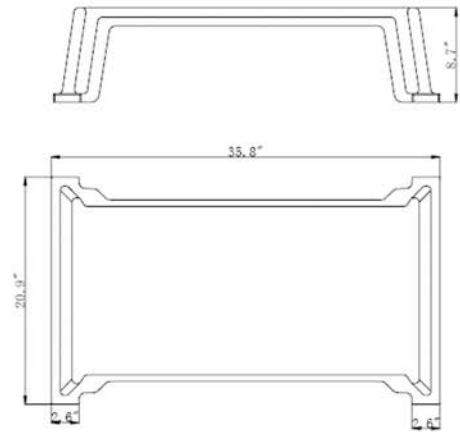

PLAN VIEW

ABRG30

SN10/ABRG30

ABRG50

SN20/ABRG50

DIMENSIONAL DATA

Model	UPC	W x D x H	Capacity	Voltage	Watts	Amps	Phase	NEMA	Cord	Weight
ABRG30	814387010367	23.5"x 20.5"x 13.1"	19.4"x 17"	120V	1430	11.9	single	5-15P	48"	40
ABRG50	814387010374	35.3"x 20.5"x 13.1"	31.2"x 17"	120V	1760	14.7	single	5-15P	48"	52
SN10/ABRG30	814387010251	24"x 20.9"x 8.7"	N/A	N/A	N/A	N/A	N/A	N/A	N/A	4
SN20/ABRG50	814387010268	35.8"x 20.9"x 8.7"	N/A	N/A	N/A	N/A	N/A	N/A	N/A	6