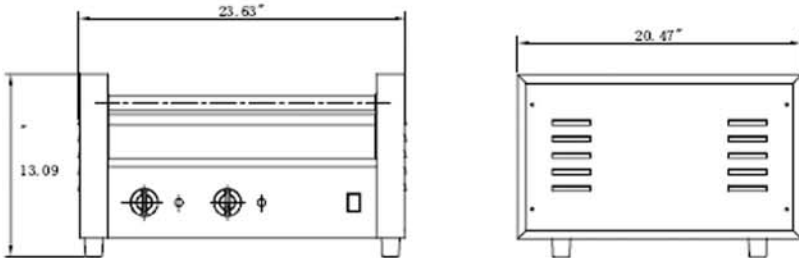

PLAN VIEW

ABRG30

SN10/ABRG30

ABRG50

SN20/ABRG50

DIMENSIONAL DATA

Model	UPC	W x D x H	Capacity	Voltage	Watts	Amps	Phase	NEMA	Cord	Weight
ABRG30	814387010367	23.5"x 20.5"x 13.1"	19.4"x 17"	120V	1430	11.9	single	5-15P	48"	40
ABRG50	814387010374	35.3"x 20.5"x 13.1"	31.2"x 17"	120V	1760	14.7	single	5-15P	48"	52
SN10/ABRG30	814387010251	24"x 20.9"x 8.7"	N/A	N/A	N/A	N/A	N/A	N/A	N/A	4
SN20/ABRG50	814387010268	35.8"x 20.9"x 8.7"	N/A	N/A	N/A	N/A	N/A	N/A	N/A	6