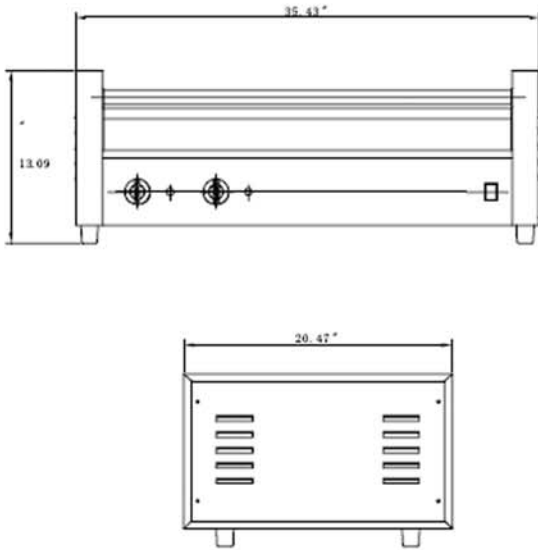

PLAN VIEW

ABRG30

SN10/ABRG30

ABRG50

SN20/ABRG50

DIMENSIONAL DATA

Model	UPC	W x D x H	Capacity	Voltage	Watts	Amps	Phase	NEMA	Cord	Weight
ABRG30	814387010367	23.5"x 20.5"x 13.1"	19.4"x 17"	120V	1430	11.9	single	5-15P	48"	40
ABRG50	814387010374	35.3"x 20.5"x 13.1"	31.2"x 17"	120V	1760	14.7	single	5-15P	48"	52
SN10/ABRG30	814387010251	24"x 20.9"x 8.7"	N/A	N/A	N/A	N/A	N/A	N/A	N/A	4
SN20/ABRG50	814387010268	35.8"x 20.9"x 8.7"	N/A	N/A	N/A	N/A	N/A	N/A	N/A	6