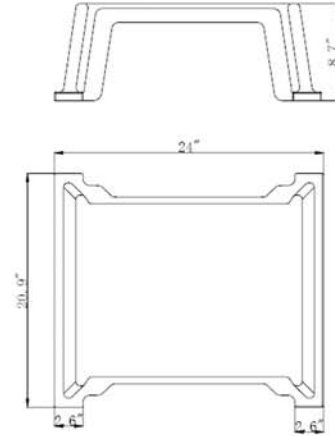

PLAN VIEW

ABRG30

SN10/ABRG30

ABRG50

SN20/ABRG50

DIMENSIONAL DATA

Model	UPC	W x D x H	Capacity	Voltage	Watts	Amps	Phase	NEMA	Cord	Weight
ABRG30	814387010367	23.5"x 20.5"x 13.1"	19.4"x 17"	120V	1430	11.9	single	5-15P	48"	40
ABRG50	814387010374	35.3"x 20.5"x 13.1"	31.2"x 17"	120V	1760	14.7	single	5-15P	48"	52
SN10/ABRG30	814387010251	24"x 20.9"x 8.7"	N/A	N/A	N/A	N/A	N/A	N/A	N/A	4
SN20/ABRG50	814387010268	35.8"x 20.9"x 8.7"	N/A	N/A	N/A	N/A	N/A	N/A	N/A	6