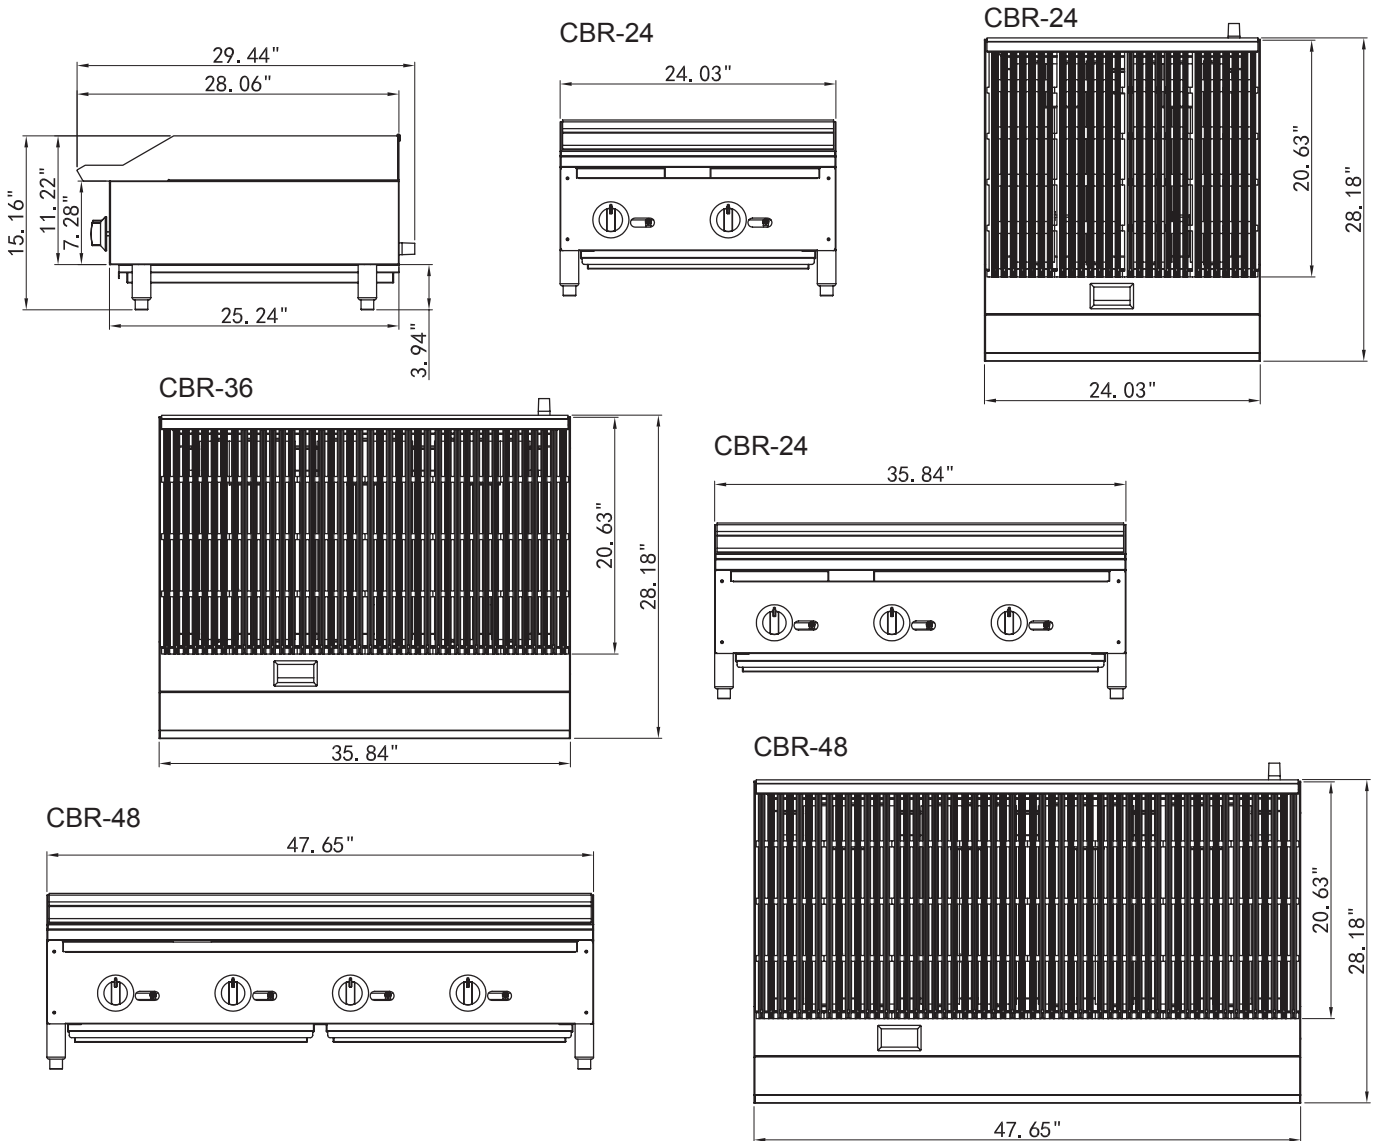

All Charbroilers carry ETL gas and sanitation approvals that meet US gas and sanitation requirements for use in restaurants.

FEATURES LIST

CBR-24, CBR-36, CBR-48

- High Performance and Efficient 35,000 BTU Stainless Steel U-style burners provide flame every 6" on Charbroiler grates
- Heavy Duty 10 Gauge Stainless Steel Radiants for consistent heat distribution and non-clog burner protection
- Heavy-Duty cast iron cooking racks, reversible to offer thick or thin Char-marks with 3 height positions
- 4" High Backsplash and Sidesplash protection against grease splatters
- Pilots with front access
- Extended cool to touch front edge
- Removable, easy to clean full width stainless grease catch pan
- All grates and radiants are removable for easy cleaning
- Large knobs with set screws
- Adjustable non-skid Stainless Steel legs
- 1 year parts and labor

4/2015

Specifications subject to change without notice

PLAN VIEW

- A pressure regulator is provided with this unit.
Natural Gas 4.0" W.C.
Propane Gas 10.0" W.C.
- Gas connection is 3/4" NPT (19mm) rear gas connection.
- All equipment is supplied for Natural Gas, an LP conversion kit is also provided.