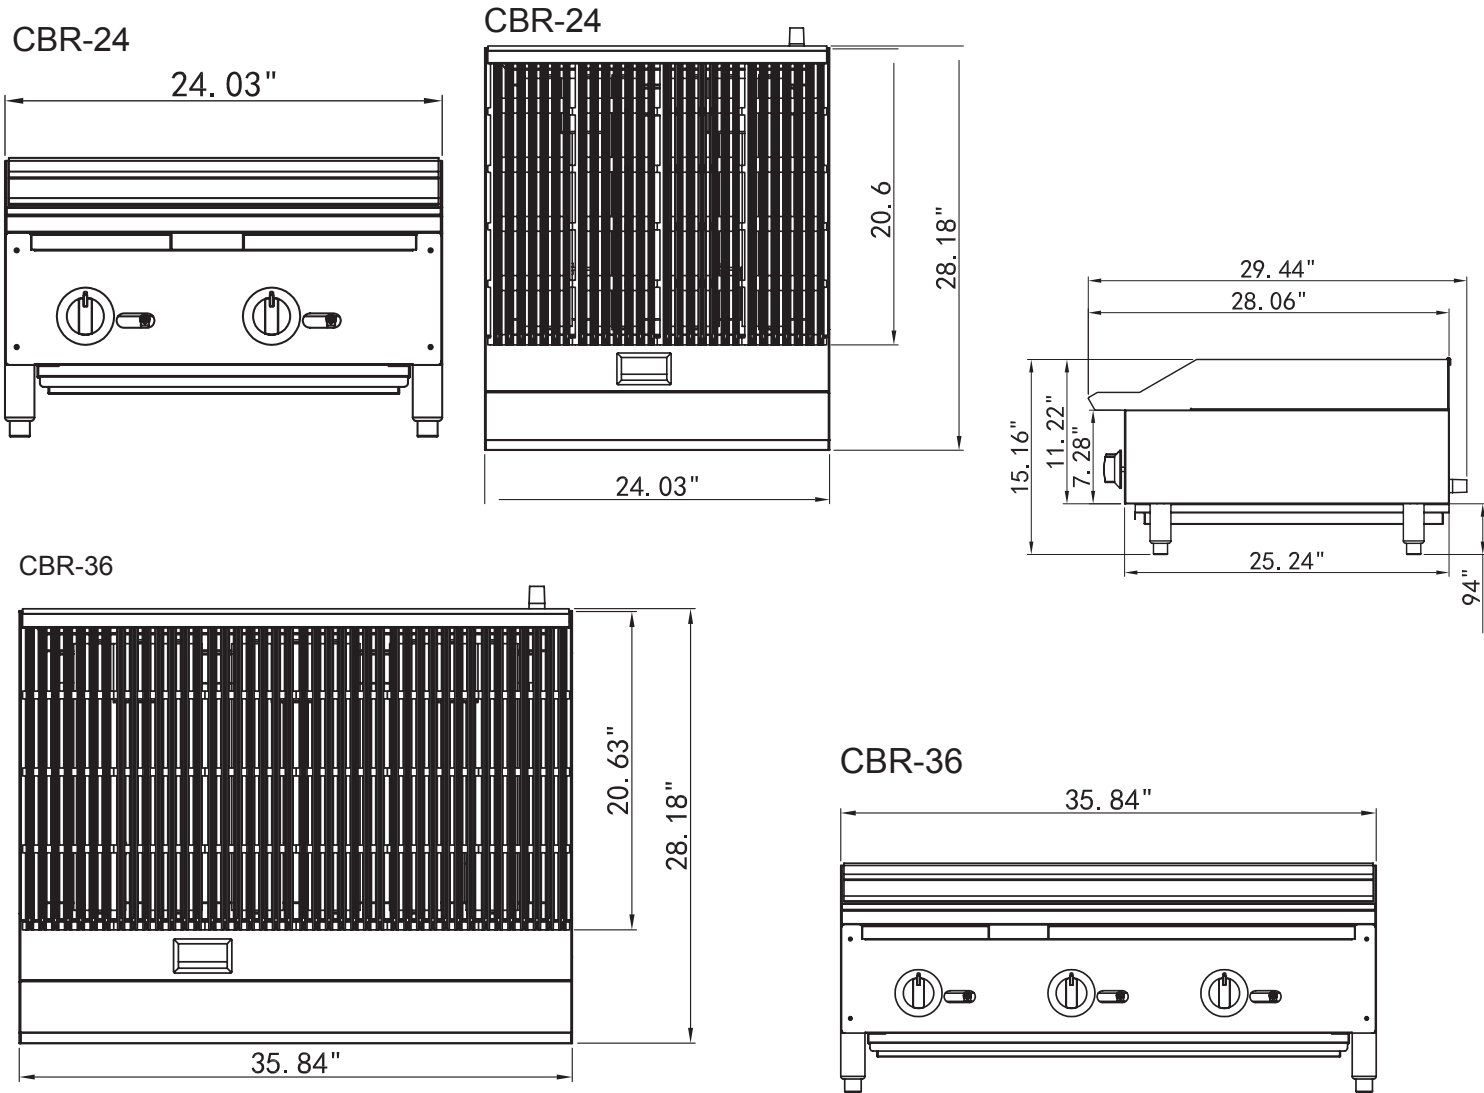

All Charbroilers carry ETL gas and sanitation approvals that meet US gas and sanitation requirements for use in restaurants.

FEATURES LIST

CBR-24 & CBR-36

- High Performance and Efficient 35,000 BTU Stainless Steel U-style burners provide flame every 6" on Charbroiler grates
- Heavy Duty 10 Gauge Stainless Steel Radiants for consistent heat distribution and non-clog burner protection
- Heavy-Duty cast iron cooking racks, reversible to offer thick or thin Char-marks with 3 height positions
- 4" High Backsplash and Sidesplash protection against grease splatters
- Pilots with front access
- Extended cool to touch front edge
- Removable, easy to clean full width stainless grease catch pan
- All grates and radiants are removable for easy cleaning
- Large knobs with set screws
- Adjustable non-skid Stainless Steel legs
- 1 year parts and labor

Specifications subject to change without notice

PLAN VIEW

- A pressure regulator is provided with this unit.
Natural Gas 4.0" W.C.
Propane Gas 10.0" W.C.
- Gas connection is 3/4" NPT (19mm) rear gas connection.
- All equipment is supplied for Natural Gas, an LP conversion kit is also provided.

Model	Burners	Cooking Area		Controls	Dimensions			BTU's (per burner)	Total BTU's	Crated Weight (lbs)
		L	W		W	D	H			
CBR-24	2	20.25	23.5	Manual	24.03	29.44	15.16	35,000	70,000	150
CBR-36	3	20.25	35.5	Manual	35.84	29.44	15.16	35,000	105,000	218